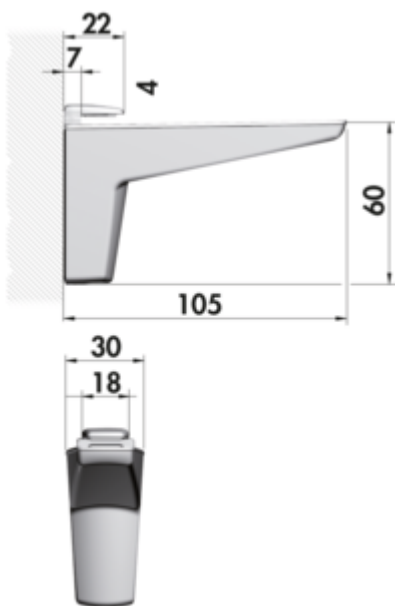

Moon

Product number: 3021091

Configuration: black matt

Configuration options

3021090 | stainless steel coloured

3021091 | black matt

✓ Shelf support

Shelf support.

— for plate thickness of 4–25 mm

— load-bearing capacity ca. 50 kg/pair of supports for a depth of 320 mm

— bracket length 105 mm

— **only available in units of 2 pieces**

Order glass shelves separately.

[more infos...](#)

Technical data

Article type	Shelf support	Carrying capacity	load-bearing capacity ca. 50 kg/pair of supports for a depth of 320 mm
Height	60 mm	Lighting	No
Mounting/Fixing	Wall mounting	Suitable panel thickness	4–25 mm
Note	only available in units of 2 pieces Order glass shelves separately.		