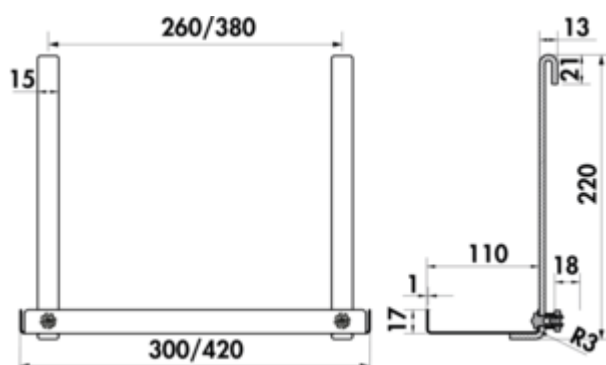

## Cast tray

Product number: 8042103

Configuration: W 300 mm

### Configuration options

8042103 | W 300 mm

8042104 | W 420 mm

- ✓ Storage element
- ✓ angular
- anthracite
- 220 x 138 mm (H x D)

[more infos...](#)

### Technical data

Article type	Storage element	Shape	angular
Height	220 mm	Number of storage elements	1
Width	300 mm		