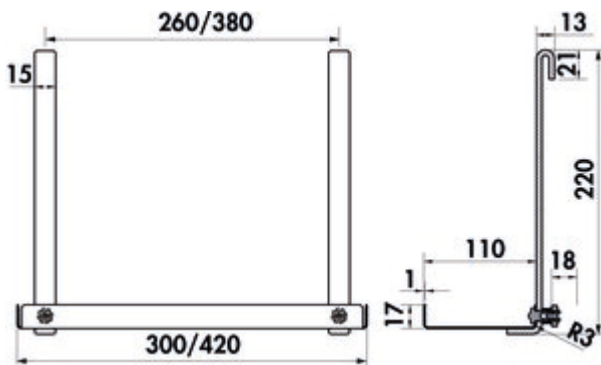

## Cast tray

Product number: 8042103

Configuration: W 300 mm

### Configuration options

8042103 | W 300 mm

8042104 | W 420 mm

- ✓ Storage element
- ✓ angular
- anthracite
- 220 x 138 mm (H x D)

[more infos...](#)

### Technical data

Article type	Storage element	Shape	angular
Height	220 mm	Number of storage elements	1
Width	300 mm		