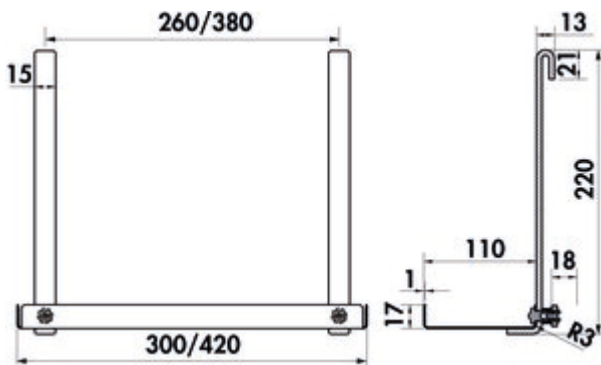

## Cast tray

Product number: 8042103

Configuration: W 300 mm

### Configuration options

8042103 | W 300 mm

8042104 | W 420 mm

- ✓ Storage element
- ✓ angular
- anthracite
- 220 x 138 mm (H x D)

[more infos...](#)

### Technical data

Article type	Storage element	Shape	angular
Width	300 mm	Number of storage elements	1