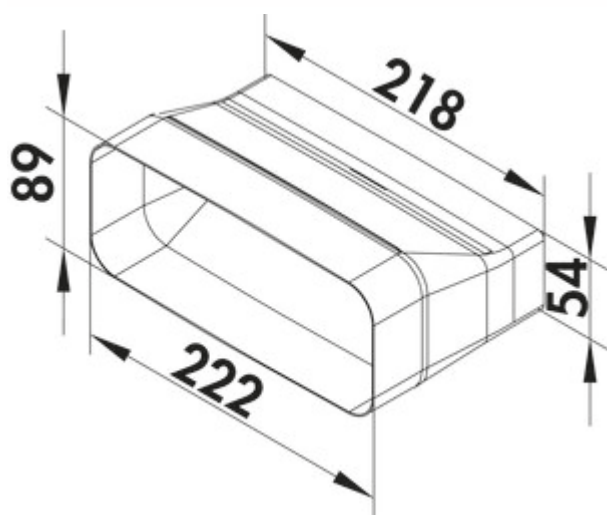

F-Top adapter

Product number: 4043079

Configuration: white

Configuration options

4043079 | white

- ✓ Ventilation pipe
- ✓ Plug-in system for subsequent gluing

Adapter. For connecting COMPAIR® flow 150 and COMPAIR® top 125.

— optimised flow guidance enables loss-free transition

— the adapter is fitted on both sides with the duct dimensions

[more infos...](#)

Technical data

Article type	Ventilation pipe	Connection diameter	150 mm
Width	222 mm	System dimension	150
Material	polypropylene	Output drive	angular
Mounting/Fixing	Plug-in system for subsequent gluing	Ventilation system	COMPAIR flow 150
Shape	angular		