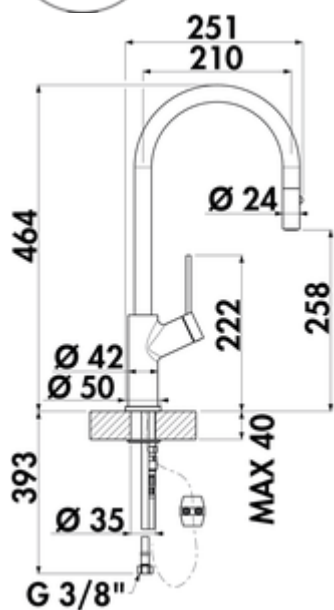

LINEA Mio 2

Product number: 5011304

Configuration: chrome, high-pressure

Configuration options

5011304 | chrome, high-pressure

5011306 | black matt, high pressure

5011307 | stainless steel finish, high pressure

- ✓ Sink faucet
- ✓ high pressure
- ✓ with swivelling/pull-out metal outlet

Single lever mixer. With **swivelling/pull-out** metallic outlet (can be switched to stream or shower), side lever and ceramic cartridge.

— swivel range 360°

— drill Ø 35 mm

— corresponds to the German and European drinking water regulation/directive

BELGAQUA

**KERAMISCHE
DICHTUNG**

[more infos...](#)

Technical data

Article type	Sink faucet	Beam type	Shower jet Comfort beam
Brand	LINEA	Type of fitting	Single lever faucet
Number of handles	1	Operating pressure	high pressure
Total installation height	464 mm	Width	50 mm
Height	464 mm	Material	brass
Outreach	210 mm	Worktop thickness	40 mm
Outlet	with swivelling/pull-out metal outlet	Number of tap holes	1
Discharge height	258 mm	Cartridge size	35 mm
Operating mode	Lever	Convertible jet/shower	Yes
Drilling diameter	35 mm	Connection type	G 3/8" F
Handle position	side lever	Connection size	DN 15
Cartridge with ceramic sealing discs	Yes	Connection hoses	450 mm
Swivel range outlet	360°		