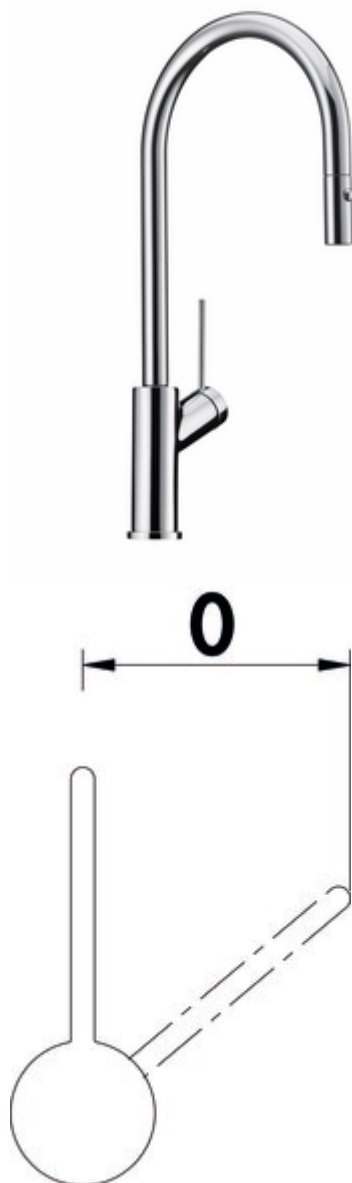

## LINEA Mio 2

Product number: 5011304

Configuration: chrome, high-pressure

### Configuration options

5011304 | chrome, high-pressure

5011306 | black matt, high pressure

5011307 | stainless steel finish, high pressure

- ✓ Sink faucet
- ✓ high pressure
- ✓ Swivelling

Single lever mixer. With swivelling/pull-out metallic outlet (can be switched to stream or shower), side lever and ceramic cartridge.

— swivel range 360°

— drill Ø 35 mm

— corresponds to the German and European drinking water regulation/directive

**BELGAQUA**

[more infos...](#)

## Technical data

Article type	Sink faucet	Kundendienst	Your claim to customer service during the warranty period will be settled individually by agreement.
Brand	LINEA	Type of fitting	Single lever faucet
Number of handles	1	Operating pressure	high pressure
Total installation height	464 mm	Width	50 mm
Outreach	210 mm	Material	brass
Outlet	Swivelling Extractable	Worktop thickness	40 mm
Discharge height	258 mm	Number of tap holes	1
Operating mode	Lever	Cartridge size	35 mm
Drilling diameter	35 mm	Convertible jet/shower	Yes
Handle position	right	Spring-guided hose shower	No
Warranty	2-year Naber warranty (except for wear parts); the general warranty conditions of Naber GmbH apply.	Connection type	G 3/8" F
Cartridge with ceramic sealing discs	Yes	Connection size	DN 15
Swivel range outlet	360°	Connection hoses	450 mm
Beam type	Shower jet Comfort beam		