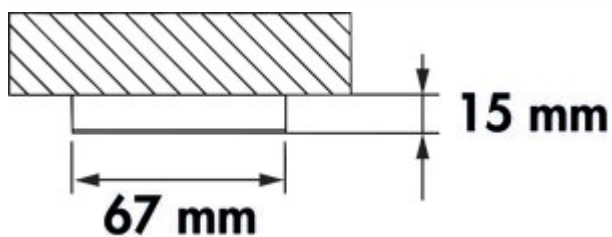

Anelli mounting ring

Product number: 7061322

Configuration: stainless steel coloured, 15 mm

Configuration options

7061322 | stainless steel coloured, 15 mm

7061323 | matt black, 15 mm

✓ Accessory

Technical data

[more infos...](#)

Article type	Accessory	Mounting/Fixing	installation
Width	58 mm	Shape	round