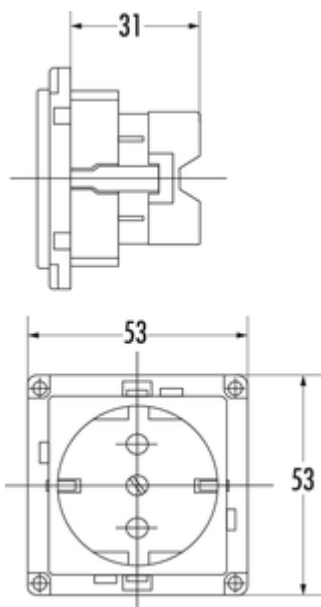

Earthed plug socket

Product number: 7013047

Configuration: silver coloured/black

Configuration options

7013047 | silver coloured/black

- ✓ Socket element
- ✓ Socket element
- ✓ 1 x earthed plug socket
- voltage 230 V
- current 10/16 A

[more infos...](#)

Technical data

Article type	Socket element	Version sockets	1 x earthed plug socket
Width	53 mm	Type of socket element	Socket element
Mains voltage	230 V	Rated current	10/16 A
Shape	angular	Number of sockets (total)	1