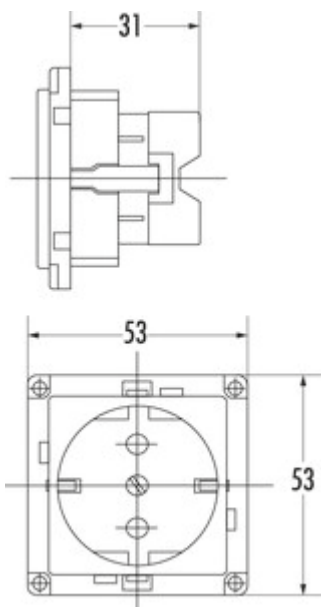

## Earthed plug socket

Product number: 7013047

Configuration: silver coloured/black

### Configuration options

7013047 | silver coloured/black

- ✓ Socket element
- ✓ Socket element
- ✓ 1 x earthed plug socket
- voltage 230 V
- current 10/16 A

[more infos...](#)

### Technical data

Article type	Socket element	Version sockets	1 x earthed plug socket
Width	53 mm	Type of socket element	Socket element
Mains voltage	230 V	Rated current	10/16 A
Shape	angular	Number of sockets (total)	1