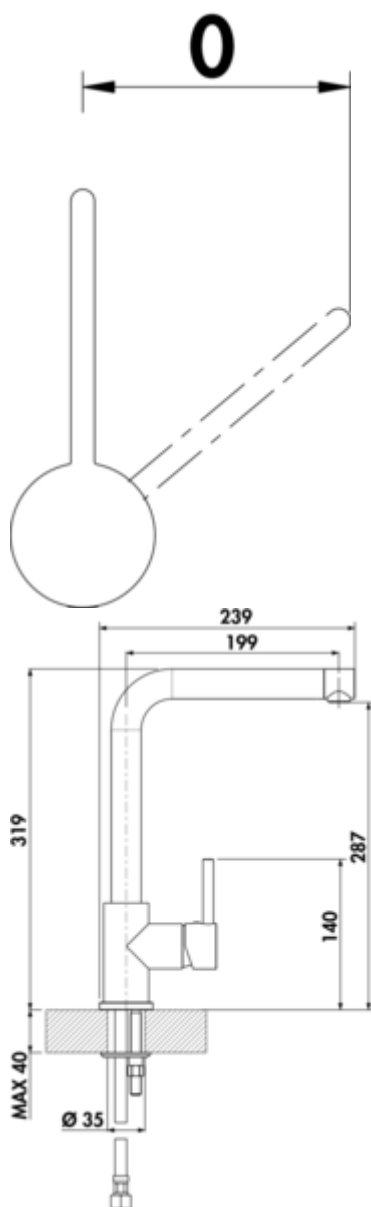

Configuration options

- 5011250 | chrome, high pressure
- 5011251 | stainless steel finish, high pressure
- 5011254 | black matt, high pressure
- 5011255 | graphite, high pressure
- 5011257 | chrome, low pressure
- 5011258 | stainless steel finish, low pressure
- 5011259 | black matt, low pressure
- 5011260 | graphite, low pressure
- 5011270 | copper coloured, high pressure

- ✓ Sink faucet
- ✓ high pressure
- ✓ with swivelling outlet

Single lever faucet. With swivelling outlet, side lever, laminar aerator and ceramic cartridge.

- swivel range 360°
- drill Ø 35 mm
- corresponds to the German and European drinking water regulation/directive

BELGAQUA