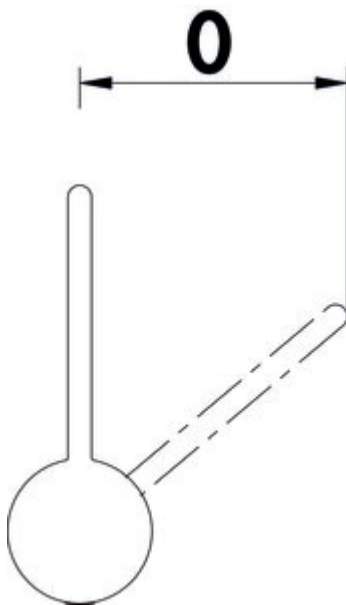

LINEA Arco 1

Product number: 5011251

Configuration: stainless steel finish, high pressure

Configuration options

- 5011250 | chrome, high pressure
- 5011251 | stainless steel finish, high pressure
- 5011254 | black matt, high pressure
- 5011255 | graphite, high pressure
- 5011257 | chrome, low pressure
- 5011258 | stainless steel finish, low pressure
- 5011259 | black matt, low pressure
- 5011260 | graphite, low pressure
- 5011270 | copper coloured, high pressure

- ✓ Sink faucet
- ✓ high pressure
- ✓ with swivelling outlet

Single lever faucet. With swivelling outlet, side lever, laminar aerator and ceramic cartridge.

- swivel range 360°
- drill Ø 35 mm
- corresponds to the German and European drinking water regulation/directive

BELGAQUA

[more infos...](#)

Technical data

Article type	Sink faucet	Operating pressure	high pressure
Brand	LINEA	Material	brass
Number of handles	1	Worktop thickness	40 mm
Total installation height	319 mm	Number of tap holes	1
Outreach	199 mm	Cartridge size	35 mm
Outlet	with swivelling outlet	Spring-guided hose shower	No
Discharge height	287 mm	Flow rate at 3 bar (cold)	7,2 l/min
Operating mode	Lever	Flow rate at 3 bar (hot)	7,18 l/min
Drilling diameter	35 mm	Flow rate at 3 bar (mix)	8,53 l/min
Handle position	right	Connection type	G 3/8" F
Cartridge with ceramic sealing discs	Yes	Connection size	DN 15
Swivel range outlet	360°	Connection hoses	450 mm
Type of fitting	Single lever faucet		