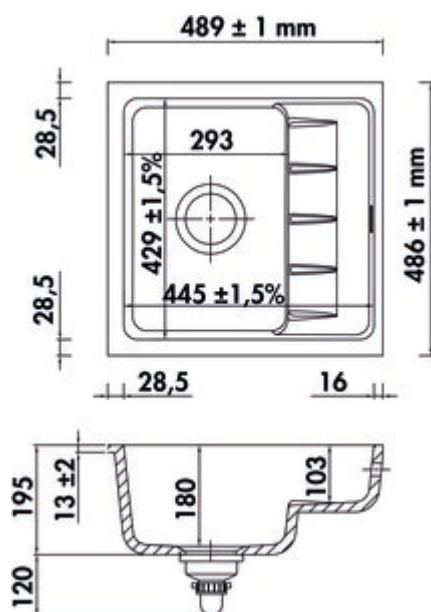

PickUP U

Product number: 1091022

Configuration: slate

Configuration options

1091021 | white glossy

1091022 | slate

1091023 | nero

1091024 | lava

1091025 | white matt

- ✓ Sub-structure bowl
- ✓ ceramic
- ✓ Eccentric set, chrome-plated

Substructure sink. Ceramic, single bowl with second level, reversible, 3½" basket strainer valve flush with premium rotational excenter fitting, chromed, without drill hole.

- suitable for worktop thicknesses from 30 mm
- cutout dimensions approx. 433 x 417 mm, R 19 mm
- no tap hole bank: provide holes for faucet and excenter in the worktop
- incl. mounting material

Design by Hans Winkler Design, Grafenau.

[more infos...](#)

Technical data

Article type	Sink	Main sink width	293 mm
Width	489 mm	Height main sink	180 mm
Material	ceramic	Depth main sink	429 mm
Designer	Design by Hans Winkler Design, Grafenau.	Material thickness worktop minimum	30 mm
Note	no tap hole bank: provide holes for faucet and excenter in the worktop we recommend using a faucet with pull-out spout or shower head Sink with milled outer edge for sub-structure mounting. Worktop thickness min. 30 mm. If the sub-structure sink is glued, thinner worktops can be used. Due to the tolerance, we recommend that you make the cutout based on the supplied bowl	Armature bench	No
		Arrangement sinks	Reversible
Cabinet width	600 mm	Number of sinks	1 main sink
Cut-out dimension	approx. 433 x 417 mm, R 19 mm	Number of overflow points	1
Excenter fitting	Eccentric set, chrome-plated	Draining board	With integrated drainer
Valve type	3½" basket strainer valve flush	Garnish actuation	Chrome-plated rotary eccentric
Installation variant	Sub-structure bowl		