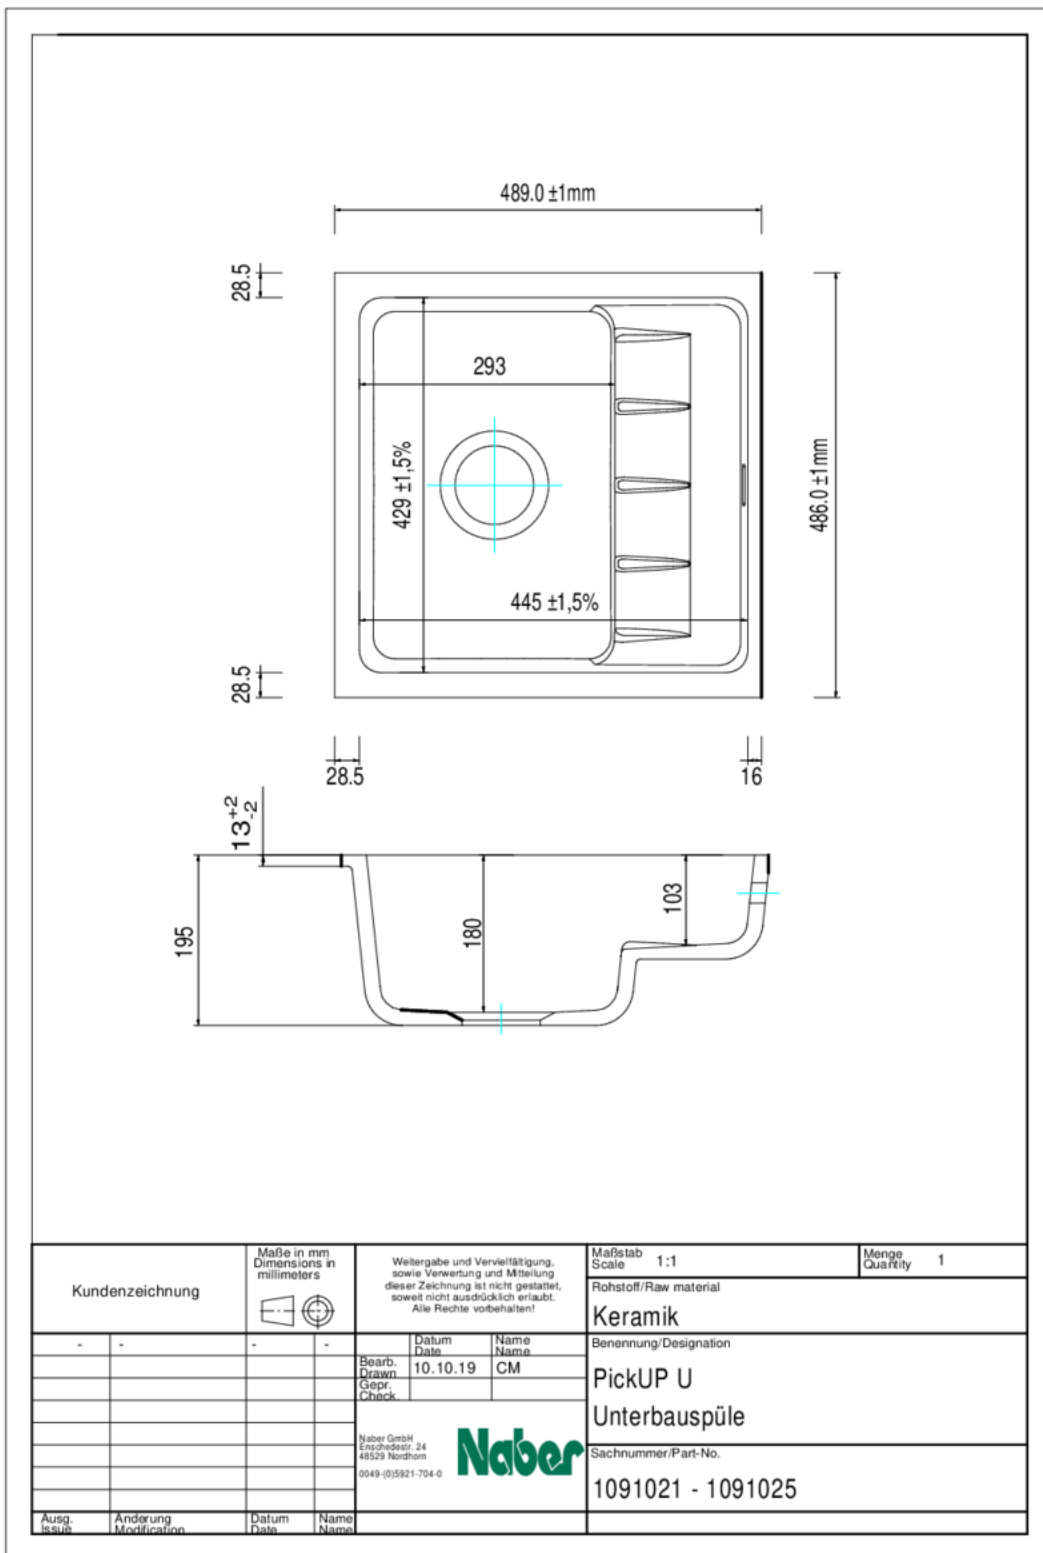

1091025 | white matt

- ✓ Sub-structure bowl
- ✓ ceramic
- ✓ Eccentric set, chrome-plated

Substructure sink. Ceramic, single bowl with second level, reversible, 3½" basket strainer valve flush with premium rotational excenter fitting, chromed, without drill hole.

- suitable for worktop thicknesses from 30 mm
- cutout dimensions approx. 433 x 417 mm, R 19 mm
- no tap hole bank: provide holes for faucet and excenter in the worktop
- incl. mounting material

Design by Hans Winkler Design, Grafenau.

[more infos...](#)

Technical data

Article type	Sink	Main sink width	293 mm
Width	489 mm	Height main sink	180 mm
Material	ceramic	Depth main sink	429 mm
Designer	Design by Hans Winkler Design, Grafenau.	Material thickness worktop minimum	30 mm
Note	no tap hole bank: provide holes for faucet and excenter in the worktop we recommend using a faucet with pull-out spout or shower head Sink with milled outer edge for sub-structure mounting. Worktop thickness min. 30 mm. If the sub-structure sink is glued, thinner worktops can be used. Due to the tolerance, we recommend that you make the cutout based on the supplied bowl	Armature bench	No
		Arrangement sinks	Reversible
Cabinet width	600 mm	Number of sinks	1 main sink
Cut-out dimension	approx. 433 x 417 mm, R 19 mm	Number of overflow points	1
Excenter fitting	Eccentric set, chrome-plated	Draining board	With integrated drainer
Valve type	3½" basket strainer valve flush	Garnish actuation	Chrome-plated rotary eccentric
Installation variant	Sub-structure bowl		

Recommendations

5011252	Arco 2, Sink faucet, chrome, high pressure
---------	--

Dimensional sketch (PDF)

Installation dimensions (PDF)