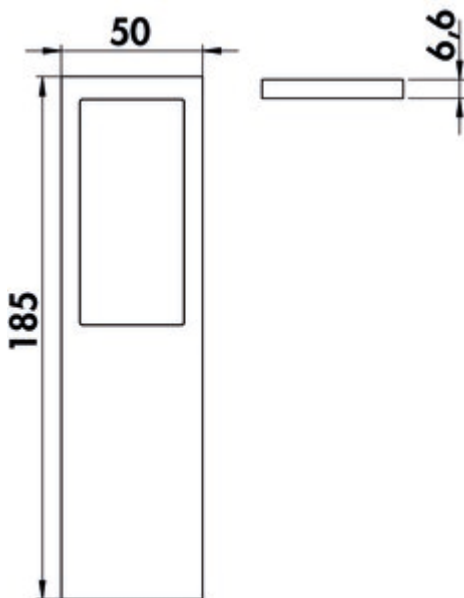

## Livello colour change LED

Product number: 7062320

Configuration: single lamp without switch, LIC/MEC LED system compatible, aluminium coloured

7062333 | set 3, black

7062335 | set 5, black

- ✓ Under-cabinet/niche light
- ✓ 2700 K warm white to 6500 K cold white
- ✓ 4 watts

Lamp mounted from below. Aluminium body, illumination without visible LED points.

## Technical data

Article type	Luminaire	Colour temperature	2700 K warm white to 6500 K cold white
Width	185 mm	Colour temperature adjustable	stepless
Energy efficiency class	F	Type of dimming	brightness continuously dimmable
Transformer / converter required	Yes, must be ordered separately	LIC system compatible	Yes
Mounting/Fixing	Base unit installation (wall unit/shelf)	Plug-in system	with mini plug-in system
Material housing	aluminium	Illuminant type	LED
Switch	No	Replaceable illuminant	No
Shape	angular	Light yield	max. 85 lumen/watt at 6500 K cold white
Memory function	Yes	Homogeneous light field without visible LED points	Yes
Length of the supply line (primary)	1.800 mm	Design	Under-cabinet/niche light
Illuminant included	Yes	Dimming function (composite)	Yes, brightness continuously dimmable
Dimmer	Yes	Illuminant power	4 watts
Housing colour	aluminium coloured		