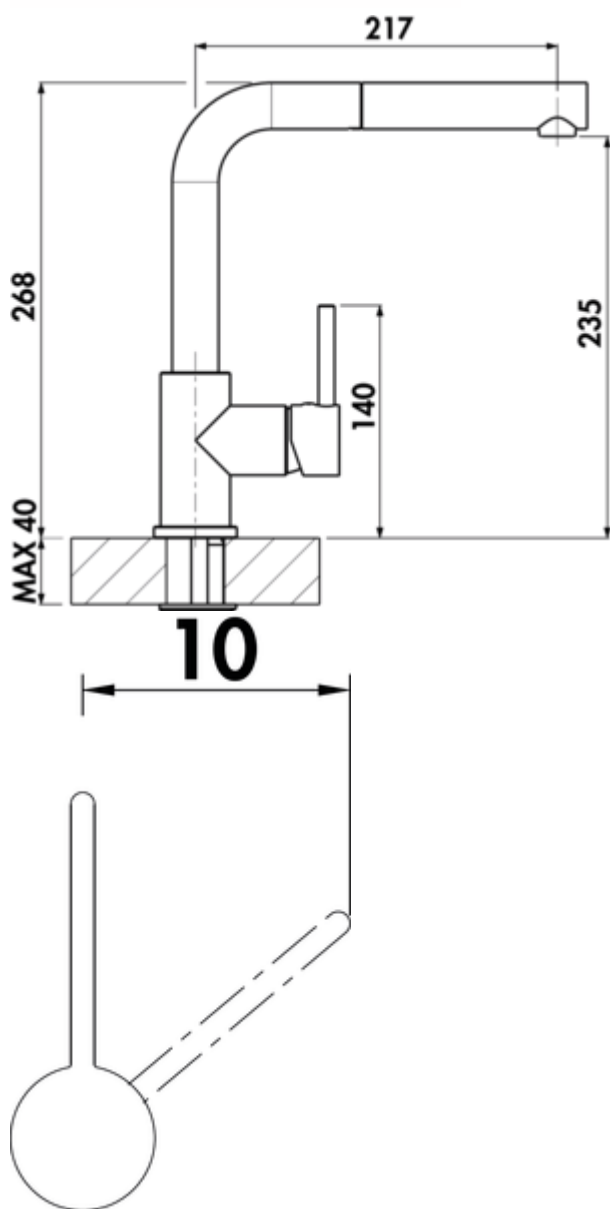

LINEA Arco 2

Product number: 5011253

Configuration: stainless steel finish, high pressure

Configuration options

- 5011252 | chrome, high pressure
- 5011253 | stainless steel finish, high pressure
- 5011262 | black matt, high pressure
- 5011263 | graphite, high pressure
- 5011265 | chrome, low pressure
- 5011266 | stainless steel finish, low pressure
- 5011267 | black matt, low pressure
- 5011268 | graphite, low pressure
- 5011271 | copper coloured, high pressure

- ✓ Sink faucet
- ✓ high pressure
- ✓ with swivelling/pull-out metal outlet

Single lever faucet. With **swivelling/pull-out** metal outlet, side lever, laminar aerator and ceramic cartridge.

- swivel range 360°
- drill Ø 35 mm
- corresponds to the German and European drinking water regulation/directive

BELGAQUA

[more infos...](#)

Technical data

Article type	Sink faucet	Swivel range outlet	360°
Brand	LINEA	Type of fitting	Single lever faucet
Number of handles	1	Operating pressure	high pressure
Total installation height	268 mm	Material	brass
Height	268 mm	Worktop thickness	40 mm
Outreach	217 mm	Number of tap holes	1
Outlet	with swivelling/pull-out metal outlet	Cartridge size	35 mm
Discharge height	235 mm	Minimum distance wall to centre tap hole	10 mm
Operating mode	Lever	Connection type	G 3/8" F
Drilling diameter	35 mm	Connection size	DN 15
Handle position	side lever	Connection hoses	450 mm
Cartridge with ceramic sealing discs	Yes		