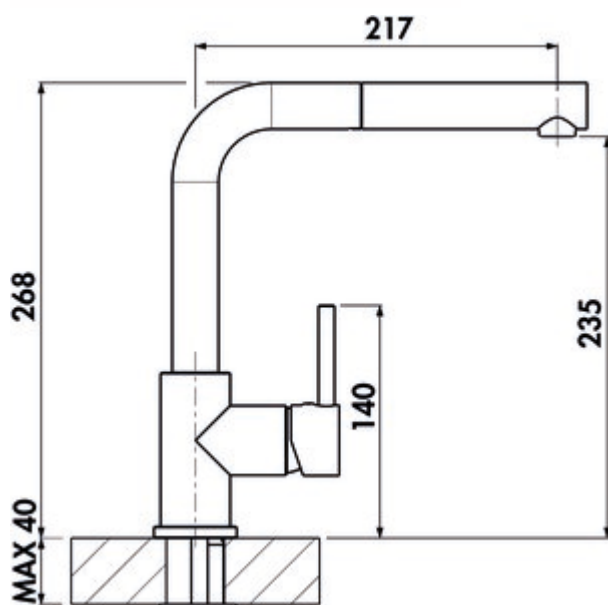

LINEA Arco 2

Product number: 5011253

Configuration: stainless steel finish, high pressure

Configuration options

- 5011252 | chrome, high pressure
- 5011253 | stainless steel finish, high pressure
- 5011262 | black matt, high pressure
- 5011263 | graphite, high pressure
- 5011265 | chrome, low pressure
- 5011266 | stainless steel finish, low pressure
- 5011267 | black matt, low pressure
- 5011268 | graphite, low pressure
- 5011271 | copper coloured, high pressure

- ✓ Sink faucet
- ✓ high pressure
- ✓ Swivelling

Single lever faucet. With swivelling/pull-out metal outlet, side lever, laminar aerator and ceramic cartridge.

- swivel range 360°
- drill \varnothing 35 mm
- corresponds to the German and European drinking water regulation/directive

BELGAQUA

[more infos...](#)

Technical data

Article type	Sink faucet	Factory customer service	No
Brand	LINEA	Type of fitting	Single lever faucet
Number of handles	1	Operating pressure	high pressure
Total installation height	268 mm	Material	brass
Outreach	217 mm	Worktop thickness	40 mm
Outlet	Swivelling Extractable	Number of tap holes	1
Discharge height	235 mm	Cartridge size	35 mm
Operating mode	Lever	Spring-guided hose shower	No
Drilling diameter	35 mm	Minimum distance wall to centre tap hole	10 mm
Handle position	right	Connection type	G 3/8" F
Manufacturer's warranty	5 years manufacturer's warranty (except on wearing parts) 10-year after-sales guarantee on spare parts Your claim to customer service during the warranty period will be settled individually by agreement.	Connection size	DN 15
Cartridge with ceramic sealing discs	Yes	Connection hoses	450 mm
Swivel range outlet	360°		