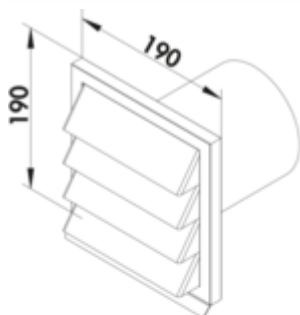

E-Jal 125 external blind

Product number: 4022011

Configuration: Ø 125 mm, stainless steel

Configuration options

4022011 | Ø 125 mm, stainless steel

- ✓ External blind
 - ✓ installation in the wall
 - ✓ Plug-in system for subsequent gluing
- 190 x 190 mm, with backpressure shutter for connection to round pipe.
— connector depth 140 mm

[more infos...](#)

Technical data

Article type	External blind	Support depth	140 mm
Height	190 mm	Connection diameter	125 mm
Width	190 mm	Blind version	with backpressure shutter
Material	stainless steel	System dimension	125
Mounting/Fixing	installation in the wall Plug-in system for subsequent gluing	Output drive	round
Certification	stainless	Ventilation system	COMPAIR flow 125
Shape	angular		