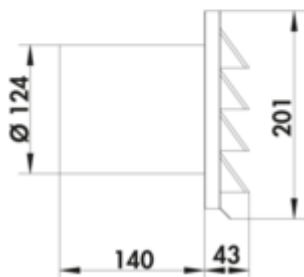

E-Jal 125 external blind

Product number: 4022011

Configuration: Ø 125 mm, stainless steel

Configuration options

4022011 | Ø 125 mm, stainless steel

- ✓ External blind
 - ✓ installation in the wall
 - ✓ Plug-in system for subsequent gluing
- 190 x 190 mm, with backpressure shutter for connection to round pipe.
— connector depth 140 mm

[more infos...](#)

Technical data

Article type	External blind	Support depth	140 mm
Height	190 mm	Connection diameter	125 mm
Width	190 mm	Blind version	with backpressure shutter
Material	stainless steel	System dimension	125
Mounting/Fixing	installation in the wall Plug-in system for subsequent gluing	Output drive	round
Certification	stainless	Ventilation system	COMPAIR flow 125
Shape	angular		