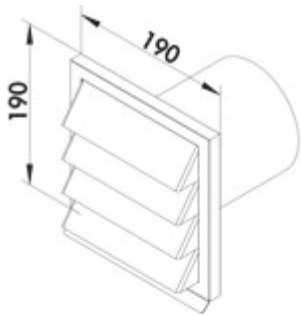

## E-Jal 125 external blind

Product number: 4022011

Configuration: Ø 125 mm, stainless steel

### Configuration options

4022011 | Ø 125 mm, stainless steel

- ✓ External blind
  - ✓ installation in the wall
  - ✓ Plug-in system for subsequent gluing
- 190 x 190 mm, with backpressure shutter for connection to round pipe.  
— connector depth 140 mm

### Technical data

Article type	External blind	Support depth	140 mm
Width	190 mm	Connection diameter	125 mm
Material	stainless steel	Blind version	with backpressure shutter
Mounting/Fixing	installation in the wall Plug-in system for subsequent gluing	System dimension	125
Certification	stainless	Output drive	round
Shape	angular	Ventilation system	COMPAIR flow 125