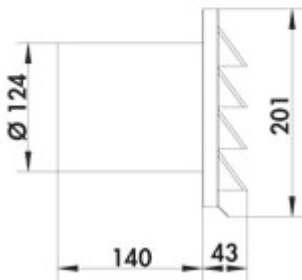

## E-Jal 125 external blind

Product number: 4022011

Configuration: Ø 125 mm, stainless steel

### Configuration options

4022011 | Ø 125 mm, stainless steel

- ✓ External blind
  - ✓ installation in the wall
  - ✓ Plug-in system for subsequent gluing
- 190 x 190 mm, with backpressure shutter for connection to round pipe.  
— connector depth 140 mm

### Technical data

Article type	External blind	Support depth	140 mm
Width	190 mm	Connection diameter	125 mm
Material	stainless steel	Blind version	with backpressure shutter
Mounting/Fixing	installation in the wall Plug-in system for subsequent gluing	System dimension	125
Certification	stainless	Output drive	round
Shape	angular	Ventilation system	COMPAIR flow 125