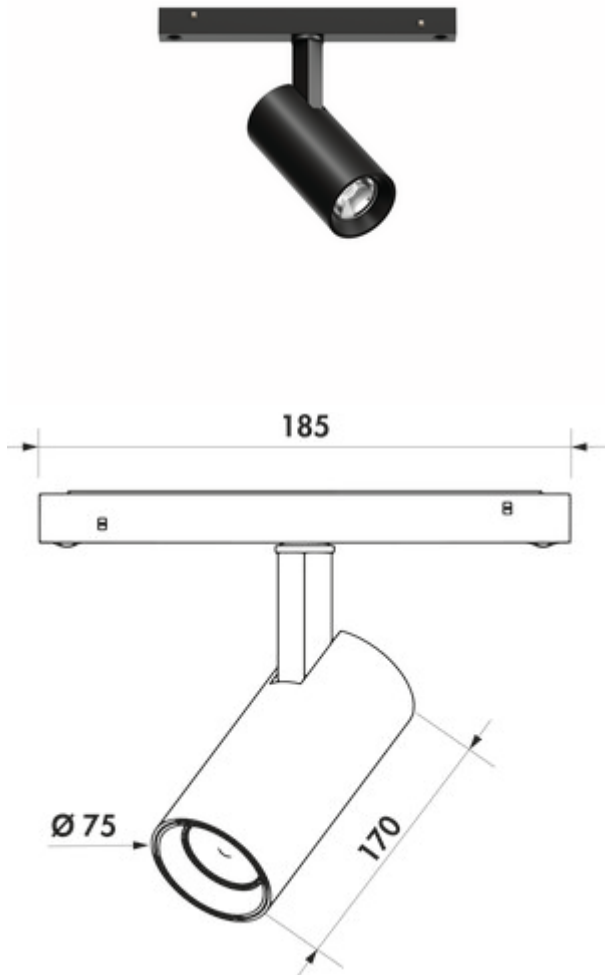

Easytrack Power Spot

Product number: 7065099

Configuration: black matt

Configuration options

7065099 | black matt

✓ 3000 K warm white

✓ 20 watts

Spot for Easytrack track. Powder-coated aluminium housing.

— 20 watt, 48 VDC

— 3000 K warm white

— very high quality of light thanks to colour rendering index >90

— max. 100 lumen/watt at 3000 K warm white

— can be rotated and swivelled

— ideal for accentuation or useful light

— light angle 36°

— with integrated ZigBee 3.0 control unit

This product contains an energy efficiency class F light source.

Tool-free click-in mounting in the track. Held in place by magnet or additional mechanical lock!

[more infos...](#)

Technical data

Article type	Luminaire	Surface/coating	powder coated
Warranty	2-year Naber warranty (except for wear parts); the general warranty conditions of Naber GmbH apply.	Intended use	ideal for accentuation or useful light
Width	62 mm	Illuminant included	Yes
Material	aluminium	Colour temperature	3000 K warm white
Energy efficiency class	F	Illuminant type	LED
Mains voltage	48 VDC	Light yield	max. 100 lumen/watt at 3000 K warm white
Properties	rotatable Swivelling	Radiation angle	36°
Mounting/Fixing	tool-free click-in installation in the track held in place by a mechanical locking	Illuminant power	20 watts
Certification	CE		