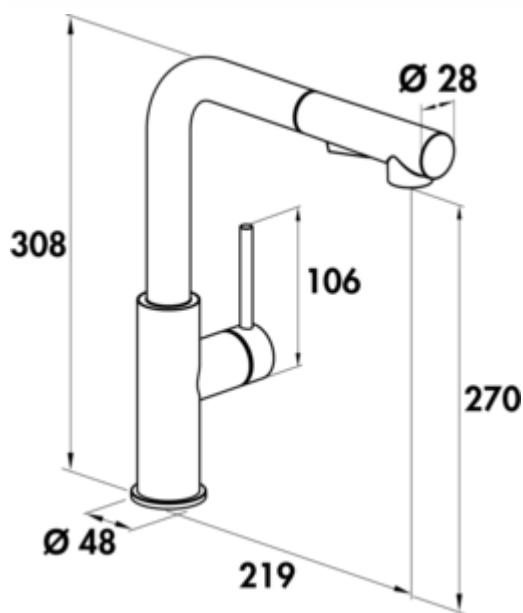

SERVIZIO Namor® 4 window fitting

Product number: 5025035

Configuration: stainless steel, high pressure

Configuration options

5025035 | stainless steel, high pressure

5025036 | black matt, high pressure

- ✓ Sink faucet
- ✓ high pressure
- ✓ energy-saving cold start function

Single lever faucet. With swivelling/pull-out hose with shower head (can be switched to stream or shower), side lever, laminar aerator and ceramic cartridge.

— height when tilted only 50 mm

— swivel range 120°

— drill Ø 35 mm

— corresponds to the German and European drinking water regulation/directive

[more infos...](#)

Technical data

Article type	Sink faucet	Type of fitting	Single lever faucet
Brand	SERVIZIO	Operating pressure	high pressure
Number of handles	1	Width	48 mm
Height	308 mm	Material	stainless steel
Outreach	219 mm	Window fitting	Yes
Discharge height	270 mm	Swivel range handle	0 °
Operating mode	Lever	Number of tap holes	1
Drilling diameter	35 mm	ECO function	energy-saving cold start function
Handle position	side lever	Convertible jet/shower	Yes
Lever length	106 mm	Length shower hose	820 mm
Cartridge with ceramic sealing discs	Yes	Height tilted	50 mm
Swivel range outlet	120°	Type of hose shower	with swivelling/pull-out hose with shower head (can be switched to stream or shower)
Beam type	Laminar beam	Connection hoses	820 mm