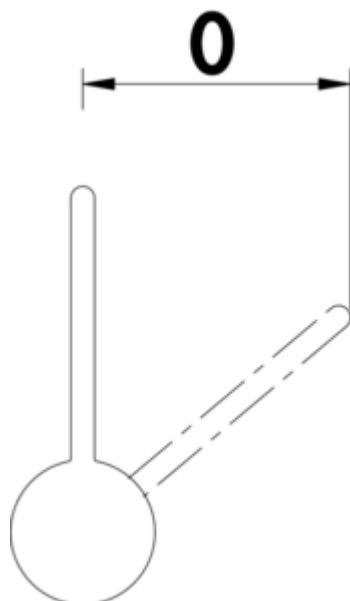

SERVIZIO Namor® 4 window fitting

Product number: 5025035

Configuration: stainless steel, high pressure

Configuration options

5025035 | stainless steel, high pressure

5025036 | black matt, high pressure

- ✓ Sink faucet
- ✓ high pressure
- ✓ energy-saving cold start function

Single lever faucet. With swivelling/pull-out hose with shower head (can be switched to stream or shower), side lever, laminar aerator and ceramic cartridge.

— height when tilted only 50 mm

— swivel range 120°

— drill Ø 35 mm

— corresponds to the German and European drinking water regulation/directive

[more infos...](#)

Technical data

Article type	Sink faucet	Type of fitting	Single lever faucet
Brand	SERVIZIO	Operating pressure	high pressure
Number of handles	1	Width	48 mm
Height	308 mm	Material	stainless steel
Outreach	219 mm	Window fitting	Yes
Discharge height	270 mm	Swivel range handle	0 °
Operating mode	Lever	Number of tap holes	1
Drilling diameter	35 mm	ECO function	energy-saving cold start function
Handle position	side lever	Convertible jet/shower	Yes
Lever length	106 mm	Length shower hose	820 mm
Cartridge with ceramic sealing discs	Yes	Height tilted	50 mm
Swivel range outlet	120°	Type of hose shower	with swivelling/pull-out hose with shower head (can be switched to stream or shower)
Beam type	Laminar beam	Connection hoses	820 mm