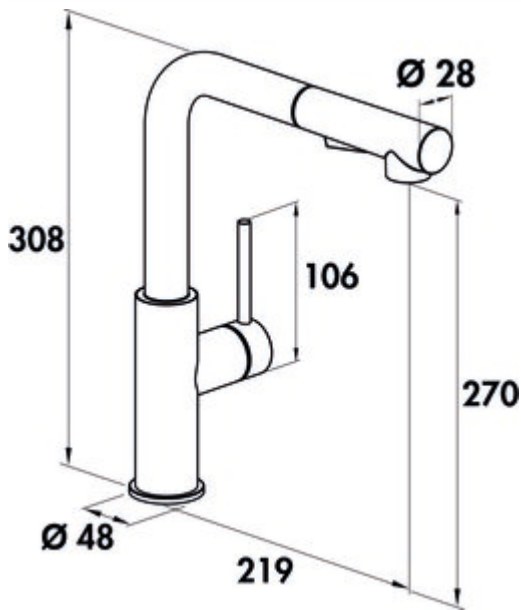

SERVIZIO Namor® 4 window fitting

Product number: 5025035

Configuration: stainless steel, high pressure

Configuration options

5025035 | stainless steel, high pressure

5025036 | black matt, high pressure

- ✓ Sink faucet
- ✓ high pressure
- ✓ energy-saving cold start function

Single lever faucet. With swivelling/pull-out hose with shower head (can be switched to stream or shower), side lever, laminar aerator and ceramic cartridge.

— height when tilted only 50 mm

— swivel range 120°

— drill Ø 35 mm

— corresponds to the German and European drinking water regulation/directive

[more infos...](#)

Technical data

Article type	Sink faucet	Type of fitting	Single lever faucet
Brand	SERVIZIO	Operating pressure	high pressure
Number of handles	1	Width	48 mm
Height	308 mm	Material	stainless steel
Outreach	219 mm	Window fitting	Yes
Discharge height	270 mm	Swivel range handle	0 °
Operating mode	Lever	Number of tap holes	1
Drilling diameter	35 mm	ECO function	energy-saving cold start function
Handle position	side lever	Convertible jet/shower	Yes
Lever length	106 mm	Length shower hose	820 mm
Cartridge with ceramic sealing discs	Yes	Height tilted	50 mm
Swivel range outlet	120°	Type of hose shower	with swivelling/pull-out hose with shower head (can be switched to stream or shower)
Beam type	Laminar beam	Connection hoses	820 mm