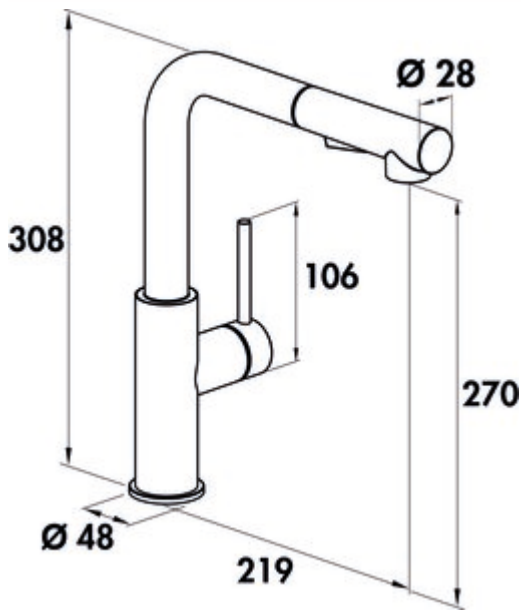

SERVIZIO Namor® 4 window fitting

Product number: 5025035

Configuration: stainless steel, high pressure

Configuration options

5025035 | stainless steel, high pressure

5025036 | black matt, high pressure

- ✓ Sink faucet
- ✓ high pressure
- ✓ energy-saving cold start function

Single lever faucet. With swivelling/pull-out hose with shower head (can be switched to stream or shower), side lever, laminar aerator and ceramic cartridge.

— height when tilted only 50 mm

— swivel range 120°

— drill Ø 35 mm

— corresponds to the German and European drinking water regulation/directive

[more infos...](#)

Technical data

Article type	Sink faucet	Operating pressure	high pressure
Brand	SERVIZIO	Width	48 mm
Number of handles	1	Material	stainless steel
Outreach	219 mm	Window fitting	Yes
Discharge height	270 mm	Swivel range handle	0 °
Operating mode	Lever	Number of tap holes	1
Drilling diameter	35 mm	ECO function	energy-saving cold start function
Handle position	side lever	Convertible jet/shower	Yes
Lever length	106 mm	Length shower hose	820 mm
Cartridge with ceramic sealing discs	Yes	Height tilted	50 mm
Swivel range outlet	120°	Type of hose shower	with swivelling/pull-out hose with shower head (can be switched to stream or shower)
Beam type	Laminar beam	Connection hoses	820 mm
Type of fitting	Single lever faucet		

Dimensional sketch (PDF)