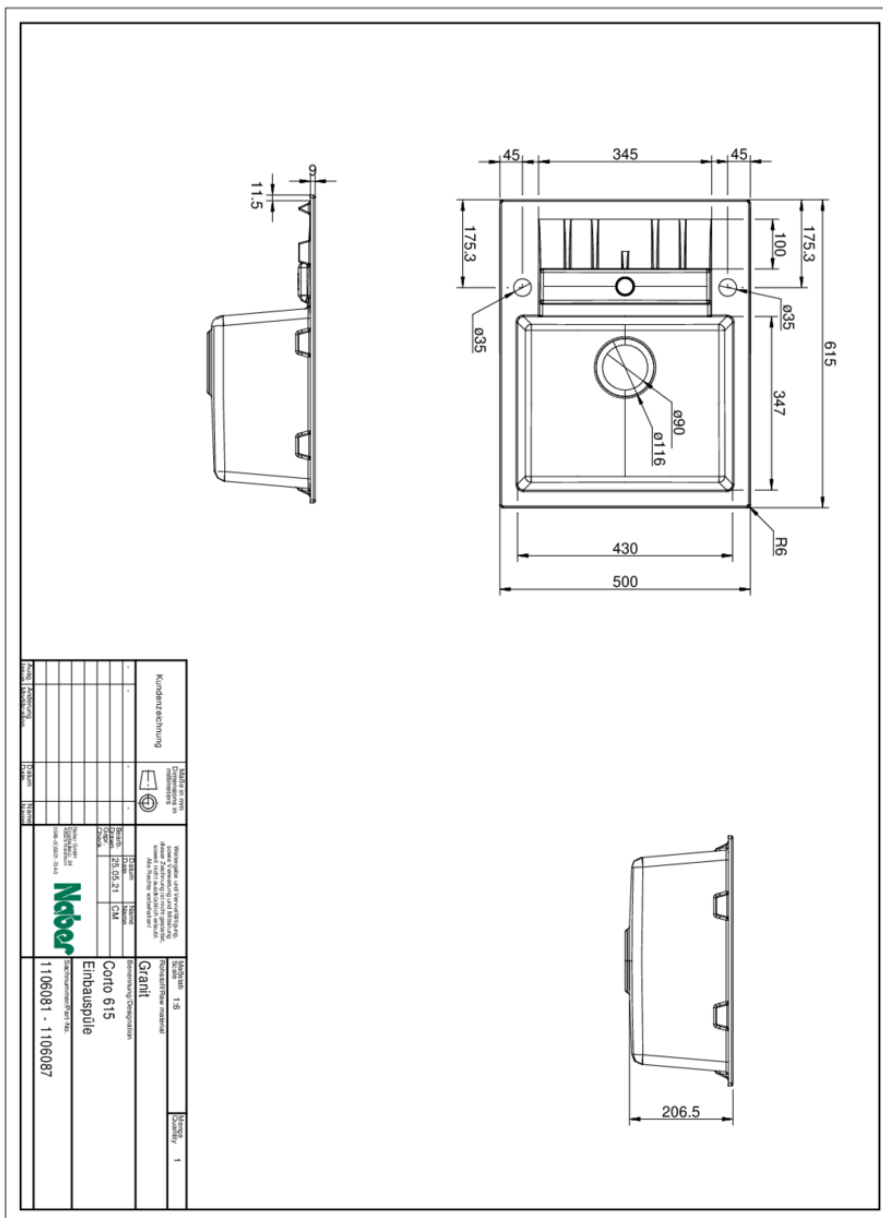

- ✓ Built-in sink
- ✓ Composite
- ✓ Eccentric set, chrome-plated

Built-in sink. Composite, with small draining surface, reversible. 3½" basket strainer valve flush with rotational excenter fitting, chrome-plated.

- both sides drilled through
- suitable for worktop thicknesses from 22 mm to 44 mm
- cut-out dimensions ca. 595 x 480 mm
- can also be used in combination with hot water fittings (+/-100 °C)

[more infos...](#)

Technical data

Article type	Sink	Depth main sink	430 mm
Width	615 mm	Flushing radius (R)	6
Material	Composite	Maximum worktop material thickness	44 mm
Cabinet width	500 mm	Material thickness worktop minimum	22 mm
Suitable for	can also be used in combination with hot water fittings (+/-100 °C)	Number of tap holes	1
Cut-out dimension	approx. 595 x 480 mm	Armature bench	Yes
Excenter fitting	Eccentric set, chrome-plated	Number of holes	2
Valve type	3½" basket strainer valve flush	Arrangement sinks	Reversible
Overflow	Overflow in the drainer	Number of sinks	1 main sink
Installation variant	Built-in sink	Number of overflow points	1
Main sink width	347 mm	Draining board	With ribbed draining surface
Height main sink	200 mm	Garnish actuation	Chrome-plated rotary eccentric

Dimensional sketch (PDF)

Installation dimensions (PDF)