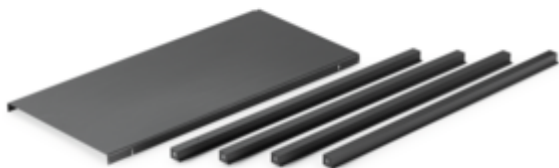

## Cubo rear panel set 900

Product number: 8051032  
 Configuration: 900 mm, black matt

**Configuration options**  
 8051032 | 900 mm, black matt

- ✓ Shelf system
- ✓ Material: steel
- ✓ angular

Shelf system. Steel, powder-coated with fine structure.

Set consisting of:

- 4 struts L 864 mm
- metal plate rear panel 263 x 861 mm (H x W)

[more infos...](#)

### Technical data

Article type	Shelf system	Mounting/Fixing	Wall mounting
Width	864 mm	Surface/coating	powder-coated with fine structure
Material	steel	Shape	angular