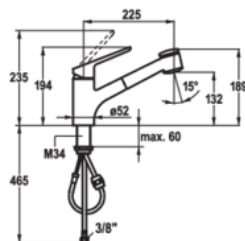

Dimensional sketch (PDF)

KWC ISLA

KWC

KWC-Nr.	Oberfläche
10.371.033.000FL	ganzchrom
A 225, flexible Anschlusschläuche	

Küche

Hebelmischer

- TouchProtect - Schutz vor Verbrennungen durch Zweischalenprinzip
- Auszugbrause
  - SprayClean - aktive Kalkbeseitigung und schnelle Siebreinigung
  - bis 700 mm ausziehbar
  - PowerClean - Siebstrahlmodus, mit Rückstellautomatik
  - TwistProtect - Brause 360° drehbar
- Schlauchdurchführung, schwenkbar 95°
- EasyLock - einfache Auszugbrausenrückführung
- KWC Steuerpatrone M 35 S
  - mit Keramikscheibentechnik
  - Auslaufmenge und Temperatur stufenlos einstellbar
- Flexible Anschlusschläuche 3/8"
- Befestigung mit Gewindestutzen M34 x 1
- Tischbohrung ø35 mm

Auslaufmenge Normalstrahl 9 l/min (3 bar)

Auslaufmenge Siebstrahl 9 l/min (3 bar)

Armaturengeräuschgruppe II

Sortiments-, Modell- und technische Änderungen vorbehalten. Massangaben in mm.

www.kwc.com 08.01.2021