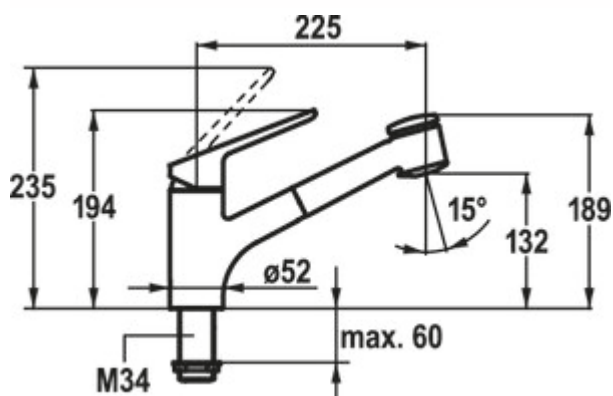

### Configuration options

5022214 | chrome, high pressure

5022215 | chrome, low pressure

- ✓ Sink faucet
- ✓ low pressure
- ✓ with swivelling/pull-out

Single lever faucet. With swivelling/pull-out hose with shower head (can be switched to stream or shower) and ceramic cartridge.

- swivel range 95°
- drill  $\varnothing$  35 mm

[more infos...](#)

### Technical data

Article type	Sink faucet	Swivel range outlet	95°
Brand	KWC	Type of fitting	Single lever faucet
Number of handles	1	Operating pressure	low pressure
Total installation height	194 mm	Width	52 mm
Outreach	225 mm	Material	brass
Outlet	with swivelling/pull-out	Hose thread	3/8"
Discharge height	132 mm	Number of tap holes	1
Operating mode	Lever	Convertible jet/shower	Yes
Drilling diameter	35 mm	Angle of inclination of aerator	15 °
Handle position	top	Temperature adjustable	Yes
Cartridge with ceramic sealing discs	Yes		