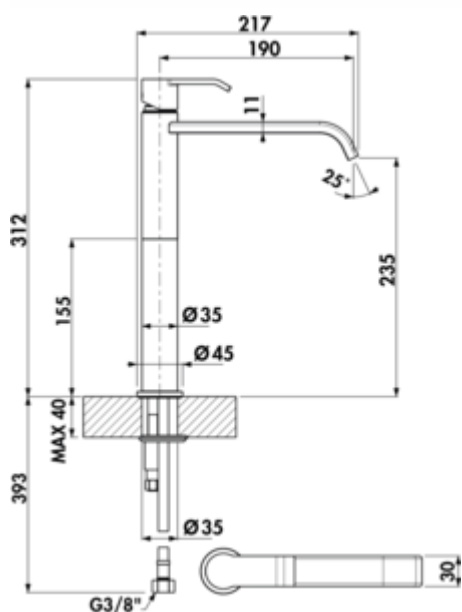

LINEA Stile 2 bathroom

Product number: 5011291

Configuration: chrome, high pressure

Configuration options

5011291 | chrome, high pressure

5011292 | black matt, high pressure

✓ Washbasin tap

✓ high pressure

Single lever faucet. With ceramic cartridge. Particularly suitable for use with top mounted washbasins.

— without drain fitting

— drill \varnothing 35 mm

BELGAQUA

[more infos...](#)

Technical data

Article type	Washbasin tap	Operating pressure	high pressure
Brand	LINEA	Width	45 mm
Number of handles	1	Material	brass
Total installation height	312 mm	Suitable for	Particularly suitable for use with top-mounted washbasins
Height	312 mm	Worktop thickness	40 mm
Outreach	190 mm	Number of tap holes	1
Discharge height	235 mm	Cartridge size	25 mm
Operating mode	Lever	Angle of inclination of aerator	25 °
Drilling diameter	35 mm	Connection type	G 3/8" F
Handle position	top	Connection size	DN 15
Cartridge with ceramic sealing discs	Yes	Connection hoses	600 mm
Type of fitting	Single lever faucet		