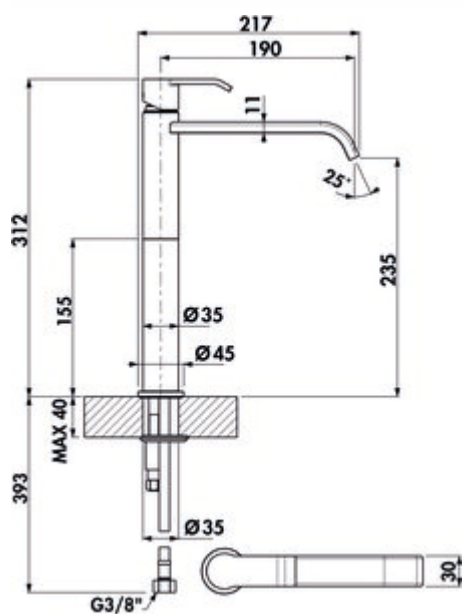

LINEA Stile 2 bathroom

Product number: 5011291

Configuration: chrome, high pressure

Configuration options

5011291 | chrome, high pressure

5011292 | black matt, high pressure

✓ Washbasin tap

✓ high pressure

Single lever faucet. With ceramic cartridge. Particularly suitable for use with top mounted washbasins.

— without drain fitting

— drill \varnothing 35 mm

BELGAQUA

[more infos...](#)

Technical data

Article type	Washbasin tap	Type of fitting	Single lever faucet
Brand	LINEA	Operating pressure	high pressure
Number of handles	1	Width	45 mm
Total installation height	312 mm	Material	brass
Outreach	190 mm	Suitable for	Particularly suitable for use with top-mounted washbasins
Discharge height	235 mm	Worktop thickness	40 mm
Operating mode	Lever	Number of tap holes	1
Drilling diameter	35 mm	Cartridge size	25 mm
Handle position	top	Angle of inclination of aerator	25 °
Warranty	2-year Naber warranty (except for wear parts); the general warranty conditions of Naber GmbH apply.	Connection type	G 3/8" F
Cartridge with ceramic sealing discs	Yes	Connection size	DN 15
Kundendienst	Your claim to customer service during the warranty period will be settled individually by agreement.	Connection hoses	600 mm