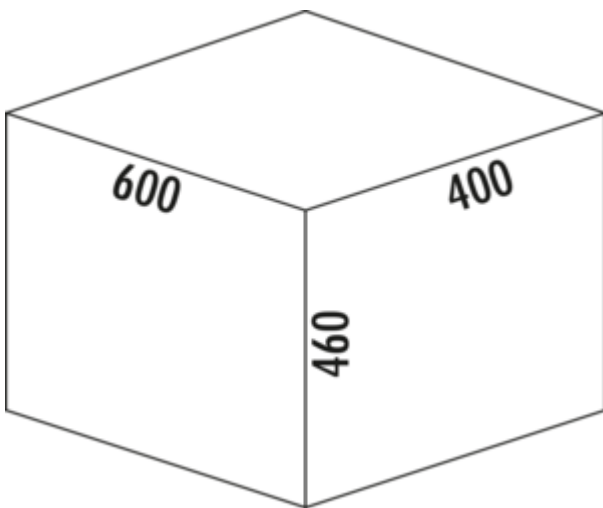

Cox® Base 460 R/600-2

Product number: 8012446

Configuration: light grey, H 460 mm

Configuration options

8012446 | light grey, H 460 mm

8013446 | anthracite, H 460 mm

✓ Front pull-out system

✓ full pull-out

✓ 60 l

With pull-out complete lid.

— guide rail depth 470 mm

— waste capacity 60 (1 x 39/1 x 21) l

— technology: full pull-out

— fitting: cabinet wall and front panel

— for 16/19 mm side walls

— **incl. top frame for bag attachment**

— **with soft retraction and damping**

[more infos...](#)

Technical data

Article type	Waste collection system	Lid type(s)	Complete lid
Height	460 mm	Number of containers	2
Width	600 mm	Opening technology	full pull-out
Mounting/Fixing	cabinet wall front panel	Total volume	60 l
Installation_height_list	460 mm	Volume/content container 1	39 l
Cabinet width	600 mm	Volume/content container 2	21 l
Shape	angular	Soft closing	Yes
Frame colour	silver	Colour guide	silver
For sidewall thickness	16/19 mm	Design	Front pull-out system
Installation depth	400 mm	Volume/Content container	39/21
Material container	plastic	Retractable total cover	Yes
Colour total cover	silver	Guide rail depth	470 mm
Cover	Yes	Locking mechanism	With damper