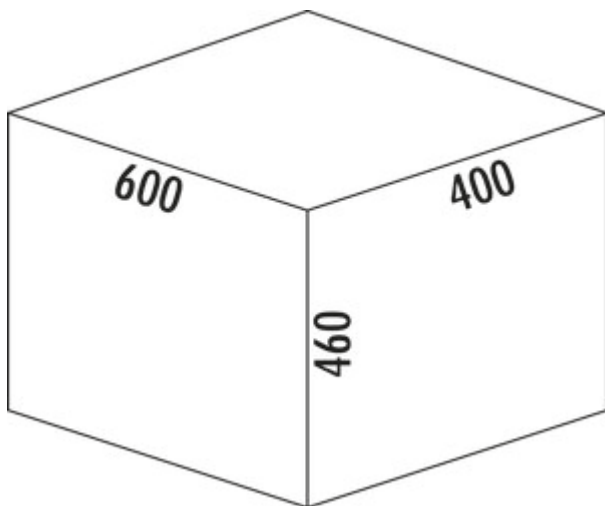

Cox[®] Base 460 R/600-2

Product number: 8012446

Configuration: light grey, H 460 mm

Configuration options

8012446 | light grey, H 460 mm

8013446 | anthracite, H 460 mm

✓ Front pull-out system

✓ full pull-out

✓ 60 l

With pull-out complete lid.

— guide rail depth 470 mm

— waste capacity 60 (1 x 39/1 x 21) liters

— technology: full pull-out

— fitting: cabinet wall and front panel

— incl. top frame for bag attachment

— with soft retraction and damping

[more infos...](#)

Technical data

Article type	Waste collection system	Opening technology	full pull-out
Width	600 mm	Total volume	60 l
Mounting/Fixing	cabinet wall front panel	Volume/content container 1	39 l
Cabinet width	600 mm	Volume/content container 2	21 l
Shape	angular	Soft closing	Yes
Frame colour	silver	Colour guide	silver
Material container	plastic	Design	Front pull-out system
Colour total cover	silver	Volume/Content container	39/21
Cover	Yes	Retractable total cover	Yes
Lid type(s)	Complete lid	Guide rail depth	470 mm
Number of containers	2	Locking mechanism	With damper