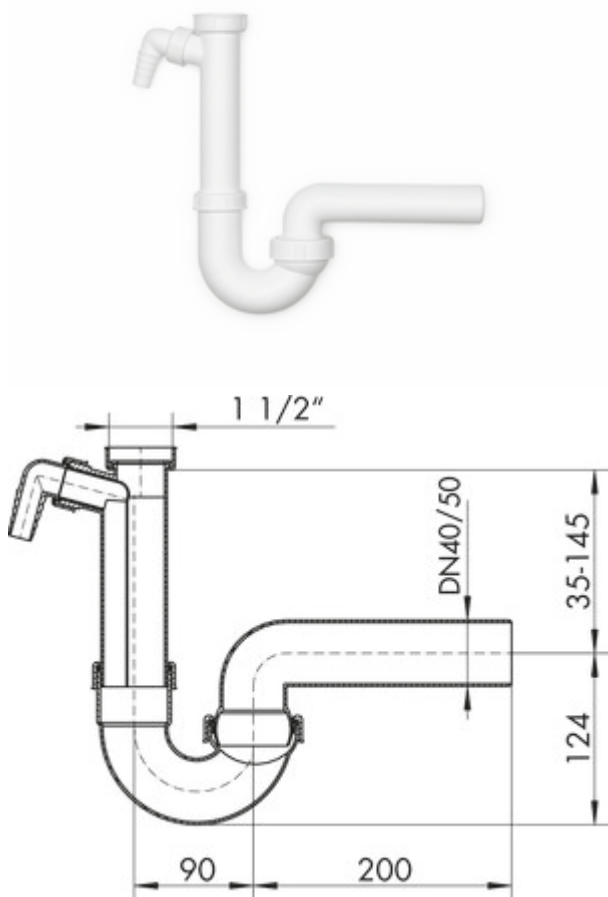

Ball joint siphon 1

Product number: 1051012
 Configuration: 1 1/2" x Ø 50 mm

Configuration options

1051011 | 1 1/2" x Ø 40 mm
 1051012 | 1 1/2" x Ø 50 mm

✓ Siphon

The drain is variable in height and depth due to a ball joint and may therefore be optimally connected to the drain pipe connections even in close spaces. With additional waste water hose connection for dishwasher or washing machine.

— tested as per DIN EN274

[more infos...](#)

Technical data

Article type	Siphon	Thread	1 1/2"
Intended use	For the waste water hose of washing machines or dishwashers	Diameter/nominal width (DN)	Ø 50 mm
Connection for dishwasher/washing machine	1		