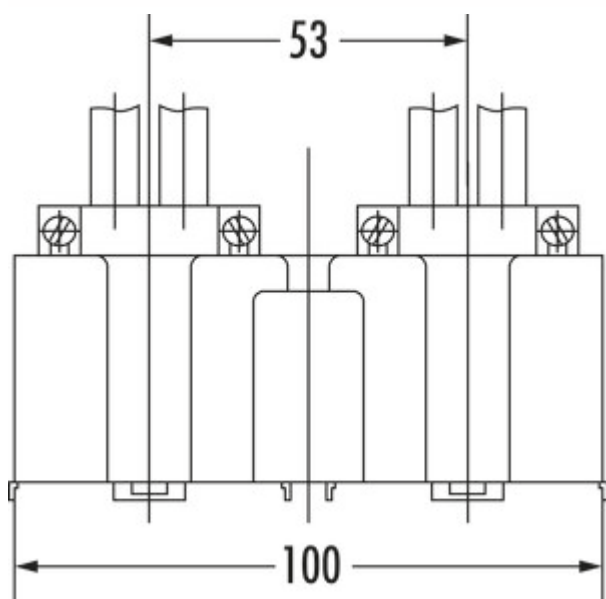

Flush mounted box 2

Product number: 7013045

Configuration: black

Configuration options

7013045 | black

✓ Socket

Double. For switches and sockets.

- plastic
- drill $\varnothing 2 \times 50$ mm
- installation depth 40.5 mm
- pull relief 2 outlets at side

[more infos...](#)

Technical data

Article type	Socket	Material	plastic
Drilling diameter	50 mm	Installation depth	40.5 mm
Width	100 mm		