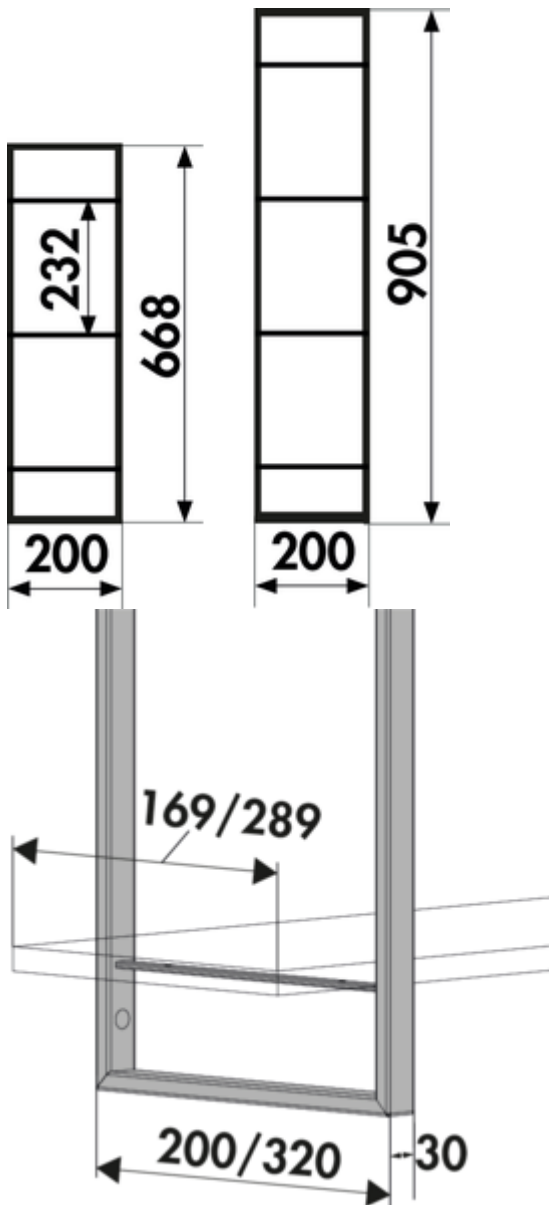

YouK shelving system

Product number: 8051155
 Configuration: D 320 mm, H 2210 mm, with 6 shelf attachments

Configuration options

8051150 | D 200 mm, H 668 mm, with 3 shelf attachments
 8051151 | D 200 mm, H 905 mm, with 4 shelf attachments
 8051152 | D 320 mm, H 550 mm, with 2 shelf attachments
 8051153 | D 320 mm, H 905 mm, with 3 shelf attachments
 8051154 | D 320 mm, H 1500 mm, with 4 shelf attachments
 8051155 | D 320 mm, H 2210 mm, with 6 shelf attachments

- ✓ Shelf system
- ✓ Material: steel
- ✓ angular

For open and contemporary interior design.
 Black matt.

- material steel
- free-hanging or standing shelf variants
- elements can be freely combined
- quick and easy installation
- one frame element included in each delivery without screws for wall mounting
- 30 kg max. bearing capacity per shelf given even distribution
- **shelves not included in the scope of delivery**

[more infos...](#)

Technical data

Article type	Shelf system	Note	shelves not included in the scope of delivery
Height	2.210 mm	Shape	angular
Material	steel	Carrying capacity	30 kg max. bearing capacity per shelf given even distribution
Properties	elements can be freely combined	More parts	frame element with 6 shelf attachments
Mounting/Fixing	Screw fastening	Shelving system version	free-hanging or standing shelf variants