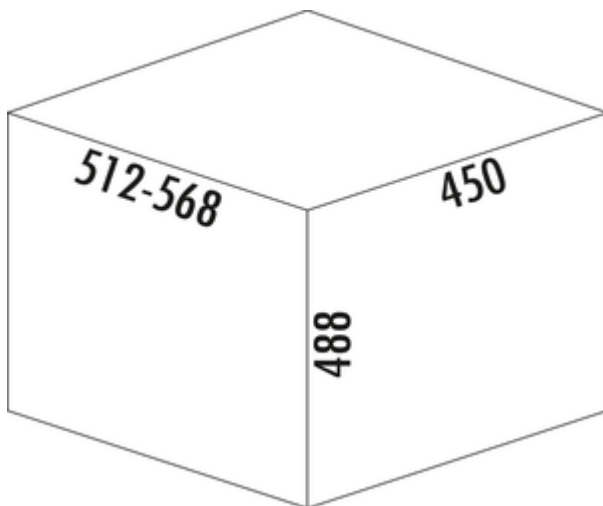

Müllex Euro Boxx 55/60 R

Product number: 8011019
Configuration: anthracite

Configuration options
8011019 | anthracite

- ✓ Front pull-out system
- ✓ full pull-out
- ✓ 56 l
 - guide rail depth 520 mm
 - waste capacity 56 (1 x 40/1 x 16) l
 - container with round filling of the 35-l bin bag
 - optional two 17-l bin bags
 - low-noise, sturdy pull-out system
 - pull-out cover drawer
 - in case of bulky siphon, the rear wall of the drawer can be adjusted
 - extended with 16-l additional container
 - adapter for 600 mm body supplied
 - retraction damping as standard
 - lid anthracite
 - technology: full pull-out
 - fitting: cabinet bottom and front panel
 - max. cabinet width 600 mm

[more infos...](#)

Technical data

Article type	Waste collection system	Lid type(s)	Closing-lid
Height	488 mm	Number of containers	2
Width	568 mm	Opening technology	full pull-out
Properties	quiet	Total volume	56 l
Mounting/Fixing	cabinet bottom front panel	Volume/content container 1	40 l
Cabinet width	550 mm	Volume/content container 2	16 l
Shape	angular	Soft closing	Yes
Material lid	plastic	Design	Front pull-out system
Material container	plastic	Volume/Content container	40
Colour total cover	anthracite	Guide rail depth	520 mm
Cover	Yes		