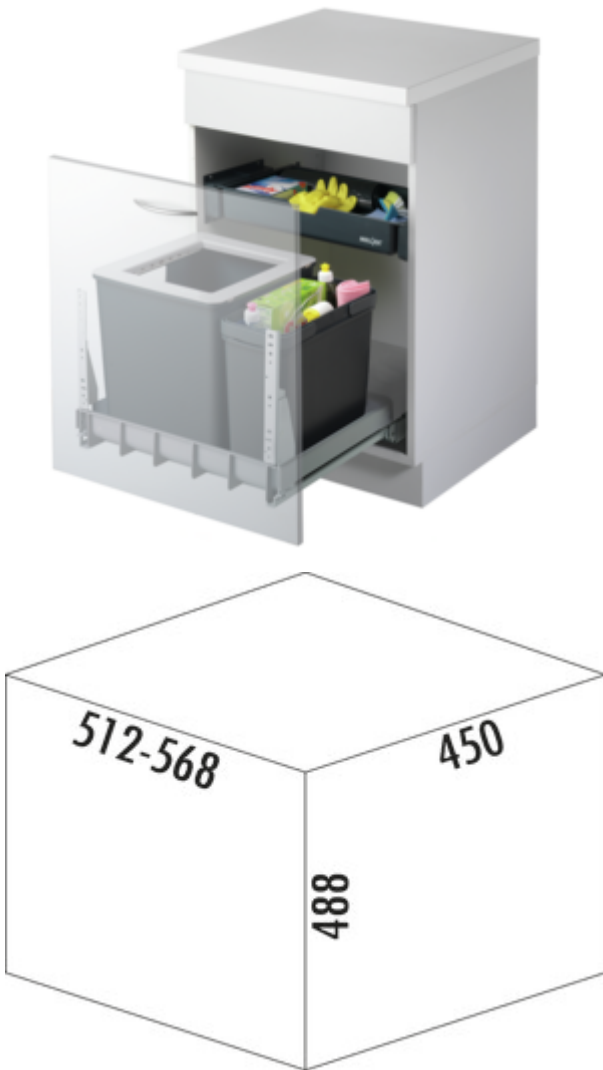

Müllex Euro Boxx 55/60 R

Product number: 8011019

Configuration: anthracite

Configuration options

8011019 | anthracite

- ✓ Front pull-out system
- ✓ full pull-out
- ✓ 56 l
 - low-noise, sturdy pull-out system
 - waste capacity 56 (1 x 40/1 x 16) liters
 - container with round filling of the 35-l bin bag
 - optional two 17-l bin bags
 - technology: full pull-out
 - pull-out cover drawer
 - in case of bulky siphon, the rear wall of the drawer can be adjusted
 - extended with 16-l additional container
 - adapter for 600 mm body supplied
 - retraction damping as standard
 - guide rail depth 520 mm
 - lid anthracite
 - fitting: cabinet bottom and front panel
 - max. cabinet width 600 mm

[more infos...](#)

Technical data

Article type	Waste collection system	Lid type(s)	Closing-lid
Width	568 mm	Number of containers	2
CE marking on the product	No	Opening technology	full pull-out
Properties	quiet	Total volume	56 l
Mounting/Fixing	cabinet bottom front panel	Volume/content container 1	40 l
Cabinet width	550 mm	Volume/content container 2	16 l
Shape	angular	Soft closing	Yes
Material lid	plastic	Design	Front pull-out system
Material container	plastic	Volume/Content container	40
Colour total cover	anthracite	Guide rail depth	520 mm
Cover	Yes		

Spare Parts

8010302	Rail, Accessory,
8010301	Dampener/self-closing complete, Accessory, light grey