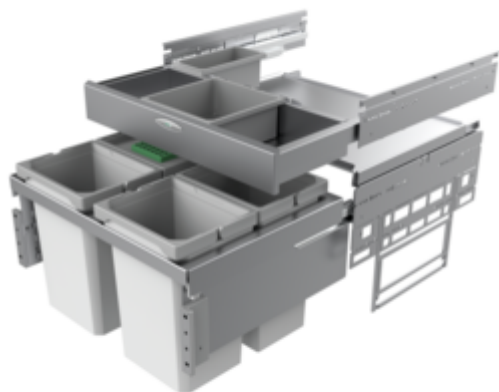

## Cox® Base 360 S/600-4 with Base-Board

Product number: 8012377

Configuration: with bio lid, light grey, H 460 mm

### Configuration options

- 8012376 | without bio lid, light grey, H 460 mm
- 8012377 | with bio lid, light grey, H 460 mm
- 8013376 | without bio lid, anthracite, H 460 mm
- 8013377 | with bio lid, anthracite, H 460 mm

- ✓ Front pull-out system
- ✓ full pull-out
- ✓ 40 l
  - guide rail depth 470 mm
  - waste capacity 40 (4 x 10) liters
  - technology: full drawer
  - fitting: cabinet wall and front panel
  - with soft retraction and damping
  - 1 x 2.7 l and 1 x 1.2 l storage boxes and 4 brackets included

## Technical data

Article type	Waste collection system	Volume/content container 3	10 l
Width	600 mm	Volume/content container 4	10 l
CE marking on the product	No	Soft closing	Yes
Mounting/Fixing	cabinet wall front panel	Colour container lid	light grey/green
Cabinet width	600 mm	Design	Front pull-out system
Shape	angular	Volume/Content container	10/10/10/10
Material container	plastic	Organic lid	Yes
Cover	Yes	Number of containers in additional drawer	2
Number of containers	4	Guide rail depth	470 mm
Opening technology	full pull-out	Volume/capacity drawer container 1	2.7 l
Total volume	40 l	Volume/capacity drawer container 2	1,2 l
Volume/content container 1	10 l	Biode lid bucket sizes	10 l
Volume/content container 2	10 l	Locking mechanism	With damper