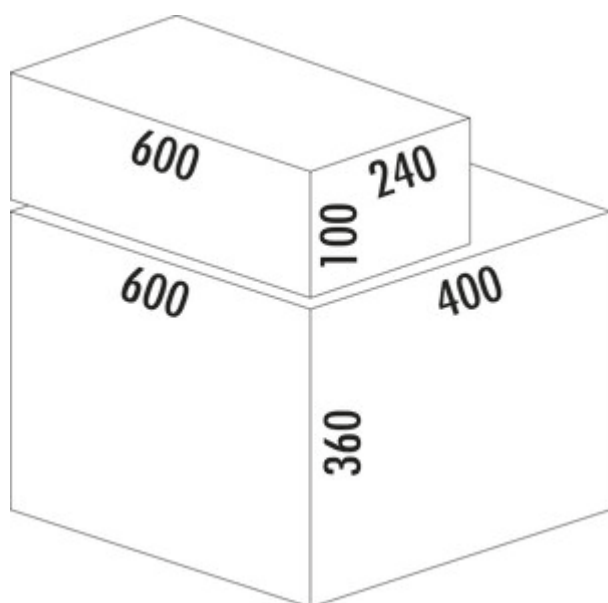

## Cox® Base 360 S/600-4 with Base-Board

Product number: 8012377

Configuration: with bio lid, light grey, H 460 mm

### Configuration options

- 8012376 | without bio lid, light grey, H 460 mm
- 8012377 | with bio lid, light grey, H 460 mm
- 8013376 | without bio lid, anthracite, H 460 mm
- 8013377 | with bio lid, anthracite, H 460 mm

- ✓ Front pull-out system
- ✓ full pull-out
- ✓ 40 l
  - guide rail depth 470 mm
  - waste capacity 40 (4 x 10) liters
  - technology: full drawer
  - fitting: cabinet wall and front panel
  - with soft retraction and damping
  - 1 x 2.7 l and 1 x 1.2 l storage boxes and 4 brackets included

## Technical data

Article type	Waste collection system	Volume/content container 3	10 l
Width	600 mm	Volume/content container 4	10 l
CE marking on the product	No	Soft closing	Yes
Mounting/Fixing	cabinet wall front panel	Colour container lid	light grey/green
Cabinet width	600 mm	Design	Front pull-out system
Shape	angular	Volume/Content container	10/10/10/10
Material container	plastic	Organic lid	Yes
Cover	Yes	Number of containers in additional drawer	2
Number of containers	4	Guide rail depth	470 mm
Opening technology	full pull-out	Volume/capacity drawer container 1	2.7 l
Total volume	40 l	Volume/capacity drawer container 2	1,2 l
Volume/content container 1	10 l	Biode lid bucket sizes	10 l
Volume/content container 2	10 l	Locking mechanism	With damper