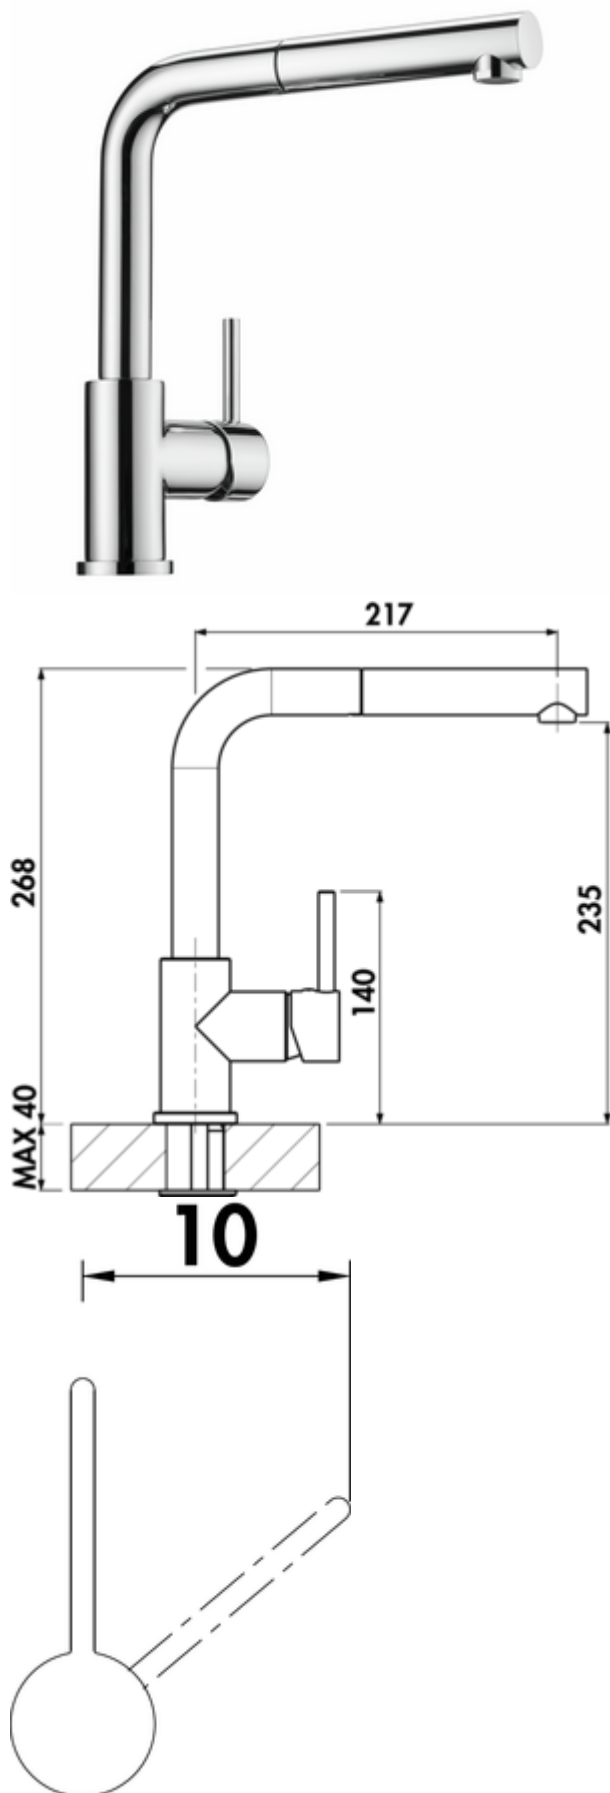

LINEA Arco 2

Product number: 5011252

Configuration: chrome, high pressure

Configuration options

- 5011252 | chrome, high pressure
- 5011253 | stainless steel finish, high pressure
- 5011262 | black matt, high pressure
- 5011263 | graphite, high pressure
- 5011265 | chrome, low pressure
- 5011266 | stainless steel finish, low pressure
- 5011267 | black matt, low pressure
- 5011268 | graphite, low pressure
- 5011271 | copper coloured, high pressure

- ✓ Sink faucet
- ✓ high pressure
- ✓ with swivelling/pull-out metal outlet

Single lever faucet. With **swivelling/pull-out** metal outlet, side lever, laminar aerator and ceramic cartridge.

- swivel range 360°
- drill Ø 35 mm
- corresponds to the German and European drinking water regulation/directive

BELGAQUA