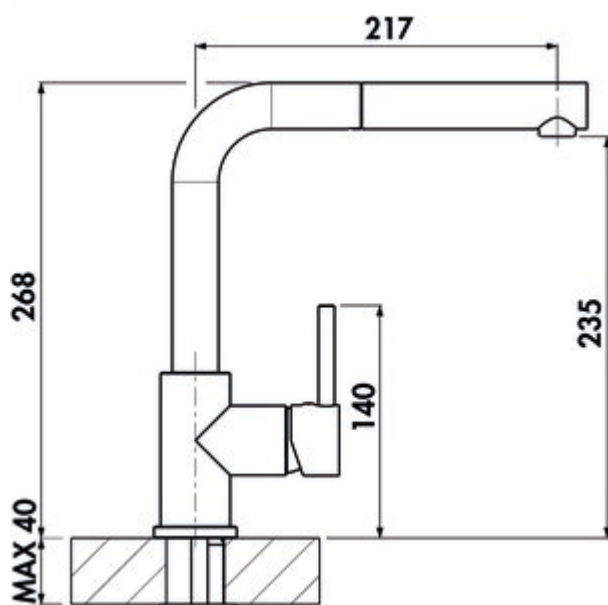

## LINEA Arco 2

Product number: 5011252

Configuration: chrome, high pressure

### Configuration options

- 5011252 | chrome, high pressure
- 5011253 | stainless steel finish, high pressure
- 5011262 | black matt, high pressure
- 5011263 | graphite, high pressure
- 5011265 | chrome, low pressure
- 5011266 | stainless steel finish, low pressure
- 5011267 | black matt, low pressure
- 5011268 | graphite, low pressure
- 5011271 | copper coloured, high pressure

- ✓ Sink faucet
- ✓ high pressure
- ✓ Swivelling

Single lever faucet. With swivelling/pull-out metal outlet, side lever, laminar aerator and ceramic cartridge.

- swivel range 360°
- drill  $\varnothing$  35 mm
- corresponds to the German and European drinking water regulation/directive

## Technical data

Article type	Sink faucet	Kundendienst	Your claim to customer service during the warranty period will be settled individually by agreement.
Brand	LINEA	Type of fitting	Single lever faucet
Number of handles	1	Operating pressure	high pressure
Total installation height	268 mm	Material	brass
Outreach	217 mm	Worktop thickness	40 mm
Outlet	Swivelling Extractable	Number of tap holes	1
Discharge height	235 mm	Cartridge size	35 mm
Operating mode	Lever	Spring-guided hose shower	No
Drilling diameter	35 mm	Minimum distance wall to centre tap hole	10 mm
Handle position	right	Connection type	G 3/8" F
Warranty	2-year Naber warranty (except for wear parts); the general warranty conditions of Naber GmbH apply.	Connection size	DN 15
Cartridge with ceramic sealing discs	Yes	Connection hoses	450 mm
Swivel range outlet	360°		