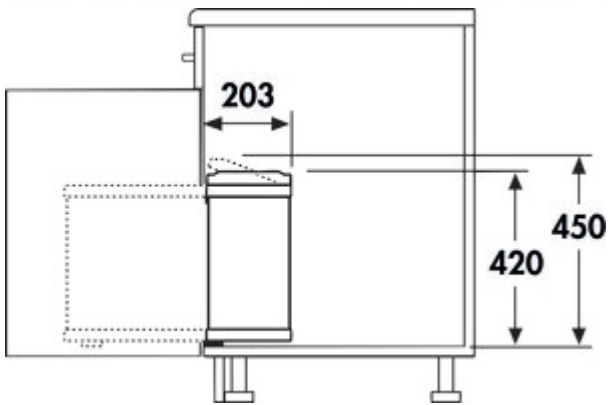

Duo 3416

Product number: 8011270
Configuration: stainless steel

Configuration options

8011268 | white
8011270 | stainless steel

- ✓ For swivel technology
- ✓ swivel technology
- ✓ 16 l
- waste capacity 16 (2 x 8) liters
- technology: swivel technology
- fitting: cabinet wall

[more infos...](#)

Technical data

Article type	Waste collection system	Lid type(s)	Complete lid
Height	450 mm	Number of containers	2
Width	199 mm	Opening technology	swivel technology
Mounting/Fixing	cabinet wall	Total volume	16 l
Cabinet width	450 mm	Volume/content container 1	8 l
Shape	angular	Volume/content container 2	8 l
Material container	plastic	Design	For swivel technology
Cover	Yes	Volume/Content container	8/8