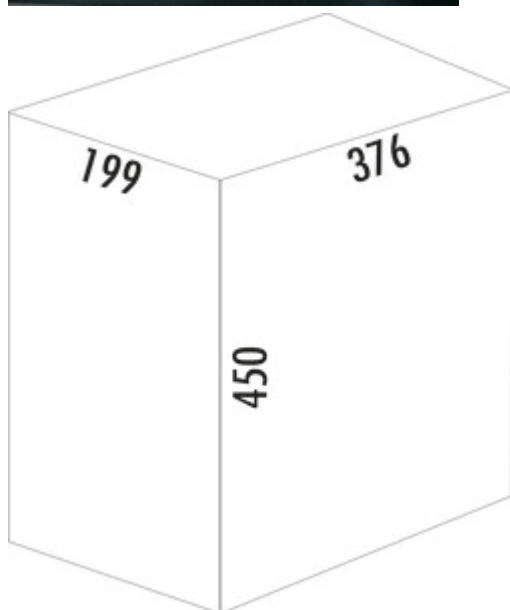

Duo 3416

Product number: 8011270

Configuration: stainless steel

Configuration options

8011268 | white

8011270 | stainless steel

- ✓ For swivel technology
- ✓ swivel technology
- ✓ 16 l
- waste capacity 16 (2 x 8) liters
- technology: swivel technology
- fitting: cabinet wall

[more infos...](#)

Technical data

Article type	Waste collection system	Number of containers	2
Width	199 mm	Opening technology	swivel technology
Mounting/Fixing	cabinet wall	Total volume	16 l
Cabinet width	450 mm	Volume/content container 1	8 l
Shape	angular	Volume/content container 2	8 l
Material container	plastic	Design	For swivel technology
Cover	Yes	Volume/Content container	8/8
Lid type(s)	Complete lid		