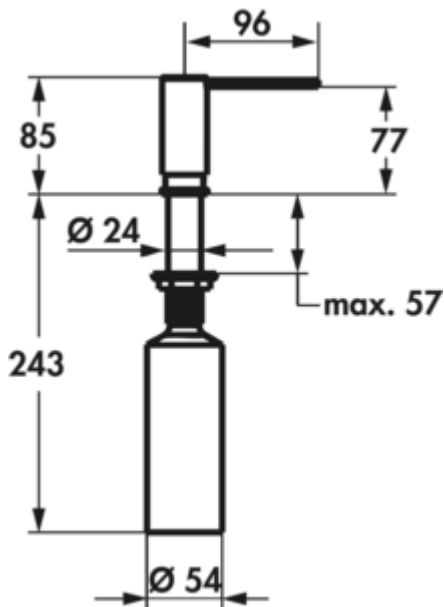

KWC Detergent dispenser Modern Style

Product number: 5022297
 Configuration: stainless steel

Configuration options
 5022297 | stainless steel

- ✓ Detergent dispenser
- ✓ 0,3 l
- ✓ KWC

Detergent dispenser. Capacity 300 ml. Filled from above.
 — drill Ø 26 mm

[more infos...](#)

Technical data

Article type	Detergent dispenser	Drilling diameter	26 mm
Brand	KWC	Width	24 mm
Total installation height	85 mm	Material	stainless steel
Height	85 mm	Volume/Content	0,3 l
Outreach	96 mm	Worktop thickness	57 mm
Discharge height	77 mm	Filling from above	Yes