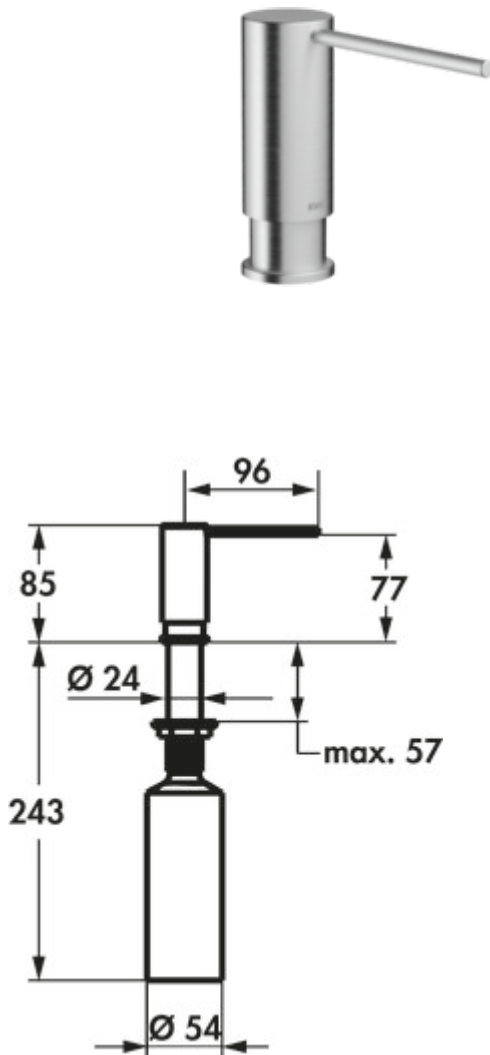

## KWC Detergent dispenser Modern Style

Product number: 5022297  
Configuration: stainless steel

### Configuration options

5022297 | stainless steel

- ✓ Detergent dispenser
- ✓ 0,3 l
- ✓ KWC

Detergent dispenser. Capacity 300 ml. Filled from above.

— drill Ø 26 mm

[more infos...](#)

### Technical data

Article type	Detergent dispenser	Width	24 mm
Brand	KWC	Material	stainless steel
Total installation height	85 mm	Volume/Content	0,3 l
Outreach	96 mm	Worktop thickness	57 mm
Discharge height	77 mm	Filling from above	Yes
Drilling diameter	26 mm		