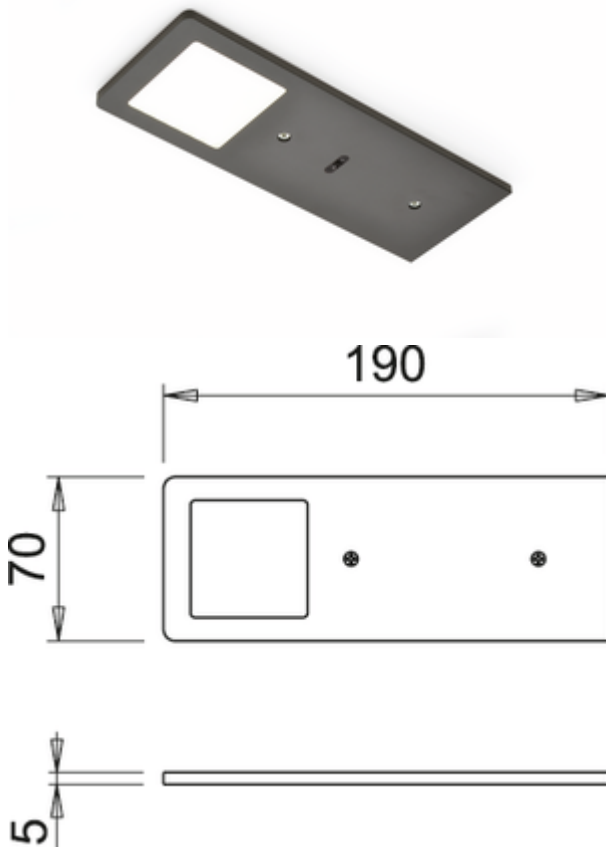

- ✓ Under-cabinet/niche light
- ✓ 3900 K neutral white
- ✓ 5 watts

Lamp for mounting from below. Aluminium housing, 5 mm, illumination without visible LED points with integrated touch switch.

Individual lamp without or with LED Touch switch and dimmer (w. LED Touch s. d.)

- 5 watt, 24 V, two colour ranges: **3000 K** warm white, **3900 K** neutral white
- 65 lumen/watt
- brightness continuously dimmable using LED touch switch and dimmer
- 200 mm supply line, 2000 mm connecting line with mini-plug-in system
- additional memory function: the last setting is saved

This product contains a light source with the energy efficiency class F.

[more infos...](#)

Technical data

Article type	Luminaire	Illuminant included	Yes
Height	5 mm	Dimmer	Yes
Width	190 mm	Housing colour	black matt
Energy efficiency class	F	Colour temperature	3900 K neutral white
Transformer / converter required	Yes, must be ordered separately	Type of dimming	brightness continuously dimmable
Protection class	III	Plug-in system	with mini plug-in system
Mounting/Fixing	Base unit installation (wall unit/ shelf)	Illuminant type	LED
Material housing	aluminium	Replaceable illuminant	No
Length of connection cable (secondary)	2.000 mm	Light yield	65 lumen/watt
Switch	Yes	Homogeneous light field without visible LED points	Yes
Surface/coating	matt	Touch function	Yes
Shape	angular	Design	Under-cabinet/niche light
Memory function	Yes	Dimming function (composite)	Yes, brightness continuously dimmable
Length of the supply line (primary)	150 mm	Illuminant power	5 watts