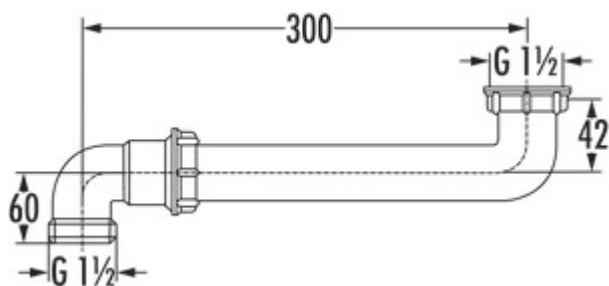

Space-saving connector

Product number: 1051017

Configuration: white

Configuration options

1051017 | white

✓ Drain pipe

This fitting part enables movement of the siphon to the often unused space near the wall of the floor cupboard and under the sink and therefore saves space.

— threaded joint 1 ½"

[more infos...](#)

Technical data

Article type	Drain pipe	Thread	1 ½"
Intended use	Connection extension		