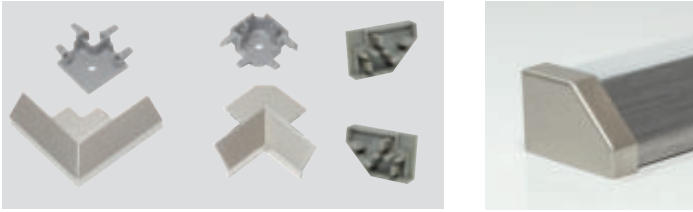

Manubrio accessories

Stainless steel coloured

DIMENSIONS