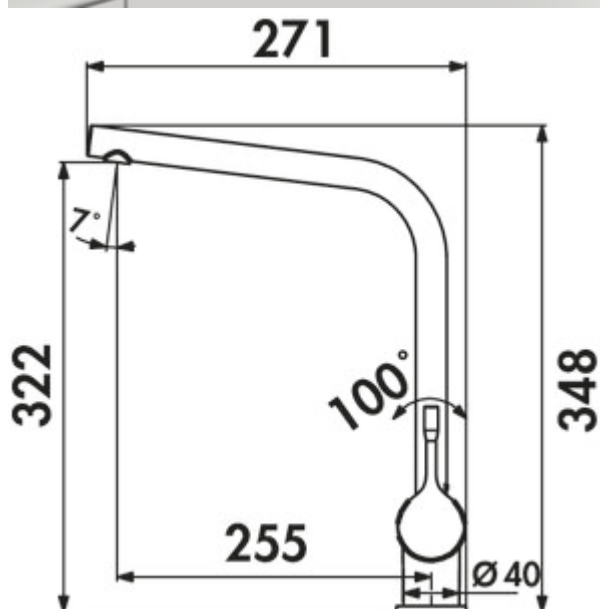

Ideal Standard Ceralook 1

Product number: 5024118

Configuration: black matt, high pressure

Configuration options

5024118 | black matt, high pressure

- ✓ Sink faucet
- ✓ high pressure
- ✓ Swivelling

Single lever faucet. With swivelling outlet, side lever and ceramic cartridge.

— swivel range 360°

— drill Ø 35 mm

German
Engineering

[more infos...](#)

Technical data

Article type	Sink faucet	Factory customer service	Yes
Brand	Ideal Standard	Type of fitting	Single lever faucet
Number of handles	1	Operating pressure	high pressure
Total installation height	348 mm	Width	40 mm
Outreach	255 mm	Material	brass
Outlet	Swivelling	Surface/coating	powder coated
Discharge height	322 mm	Swivel range handle	100 °
Operating mode	Lever	Number of tap holes	1
Drilling diameter	35 mm	ECO function	CLICK cartridge
Handle position	right	Temperature limiter/scald protection	Yes
Manufacturer's warranty	5 years manufacturer's warranty 10-year after-sales guarantee on spare parts	Minimum distance wall to centre tap hole	57 mm
Cartridge with ceramic sealing discs	Yes	Angle of inclination of aerator	7 °
Swivel range outlet	360°	Flow rate at 3 bar (cold)	9 l/min