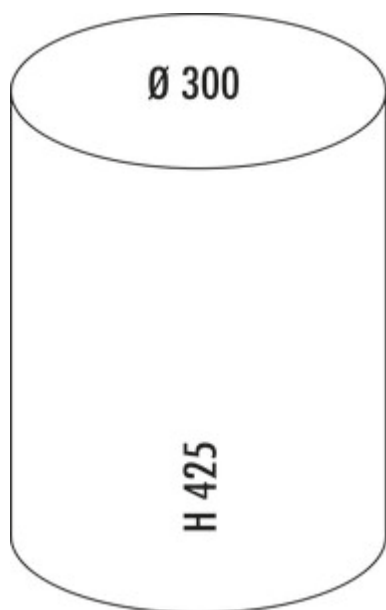

## WESCO® Pedal bin 116

Product number: 8012168  
Configuration: graphite matt

### Configuration options

8012148 | white  
8012150 | nickel silver  
8012151 | graphite  
8012152 | almond  
8012165 | red  
8012166 | black matt  
8012167 | white matt  
8012168 | graphite matt  
8012169 | sand matt  
8036161 | black

- ✓ Free-standing containers
- ✓ footstep mechanism
- ✓ 13 l
  - waste capacity 13 litres
  - powder-coated sheet steel body and lid
  - plastic insert
  - plastic foot pedal
  - plastic base ring

[more infos...](#)

### Technical data

Article type	Free-standing container	Opening technology	footstep mechanism
Brand	WESCO®	Total volume	13 l
Width	300 mm	Volume/content container 1	13 l
Dishwasher safe	Not dishwasher-safe	Design	Free-standing containers
Shape	round	Waste bin dimensions (Wesco.de)	425 x 300
Material lid	powder coated steel sheet	Old Wesco order no.	116212-77
Material insert	plastic	Volume/Content container	13
Cover	Yes	Material Korpus	powder coated steel sheet
Lid type(s)	Closing-lid	Footstep material	plastic
Number of containers	1	Floor ring material	plastic