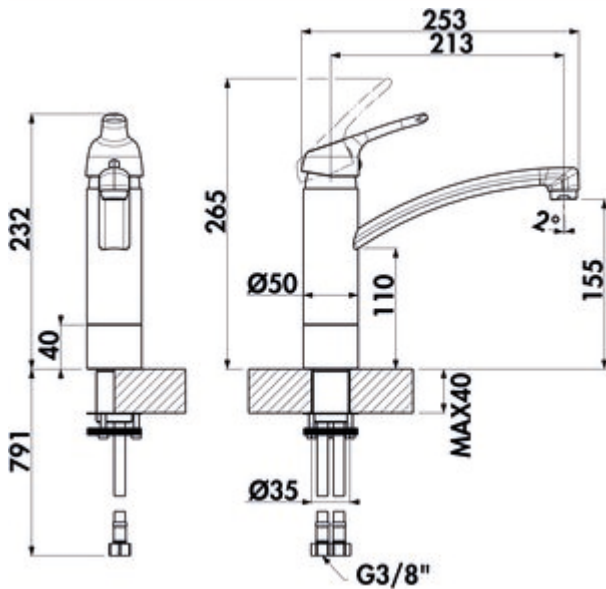

LINEA Fuoco 5 window fitting

Product number: 5011324

Configuration: chrome, high-pressure

Configuration options

5011324 | chrome, high-pressure

5011325 | stainless steel finish, high pressure

5011328 | black matt, high pressure

- ✓ Sink faucet
- ✓ high pressure
- ✓ Swivelling

Single lever mixer. With swivelling outlet, laminar aerator and ceramic cartridge.

— height when tilted only 50 mm

— swivel range 360°

— drill Ø 35 mm

— corresponds to the German and European drinking water regulation/directive

BELGAQUA

[more infos...](#)

Technical data

Article type	Sink faucet	Operating pressure	high pressure
Brand	LINEA	Width	50 mm
Number of handles	1	Material	brass
Total installation height	232 mm	Worktop thickness	40 mm
Outreach	213 mm	Window fitting	Yes
Outlet	Swivelling	Number of tap holes	1
Discharge height	155 mm	Cartridge size	35 mm
Operating mode	Lever	Convertible jet/shower	No
Drilling diameter	35 mm	Spring-guided hose shower	No
Handle position	top	Height tilted	50 mm
Manufacturer's warranty	5 years manufacturer's warranty (except on wearing parts) 10-year after-sales guarantee on spare parts Your claim to customer service during the warranty period will be settled individually by agreement.	Angle of inclination of aerator	2 °
Cartridge with ceramic sealing discs	Yes	Connection type	G 3/8" F
Swivel range outlet	360°	Connection size	DN 15
Factory customer service	No	Connection hoses	900 mm
Type of fitting	Single lever faucet		