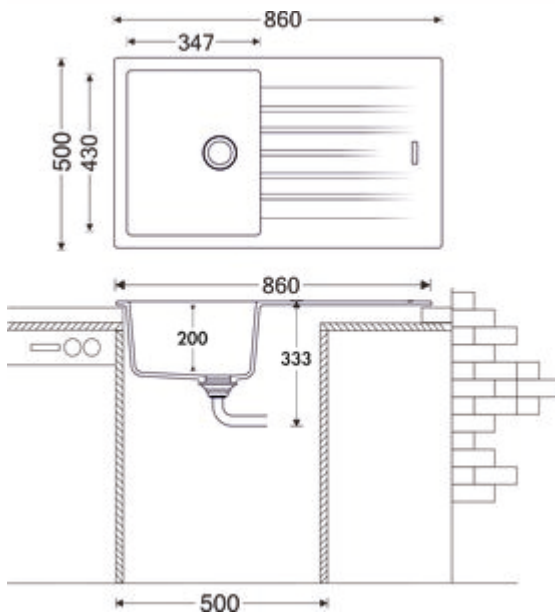

Angola 100

Product number: 1106005

Configuration: granite magnolia

Configuration options

- 1106001 | granite nero
- 1106002 | granite espresso
- 1106003 | granite metallico
- 1106005 | granite magnolia
- 1106006 | granite concrete
- 1106007 | granite lava
- 1106008 | granite nero assoluto

- ✓ Built-in sink
- ✓ Composite
- ✓ Eccentric set, chrome-plated

Built-in sink. Composite, with draining surface, reversible. 3½" basket strainer valve flush with rotational excenter fitting, chrome-plated.

- both sides drilled through
- suitable for worktop thicknesses from 22 mm to 44 mm
- cut-out dimensions ca. 840 x 480 mm
- can also be used in combination with hot water fittings (+/-100 °C)

[more infos...](#)

Technical data

Article type	Sink	Depth main sink	430 mm
Width	860 mm	Maximum worktop material thickness	44 mm
Material	Composite	Material thickness worktop minimum	22 mm
Cabinet width	500 mm	Number of tap holes	1
Suitable for	can also be used in combination with hot water fittings (+/-100 °C)	Armature bench	Yes
Cut-out dimension	approx. 840 x 480 mm	Number of holes	2
Excenter fitting	Eccentric set, chrome-plated	Note fitting bore	pre-drilled
Valve type	3½" basket strainer valve flush	Arrangement sinks	Reversible
Overflow	Overflow in the main basin	Number of sinks	1 main sink
Installation variant	Built-in sink	Number of overflow points	1
Main sink width	347 mm	Draining board	With ribbed draining surface
Height main sink	200 mm	Garnish actuation	Chrome-plated rotary eccentric