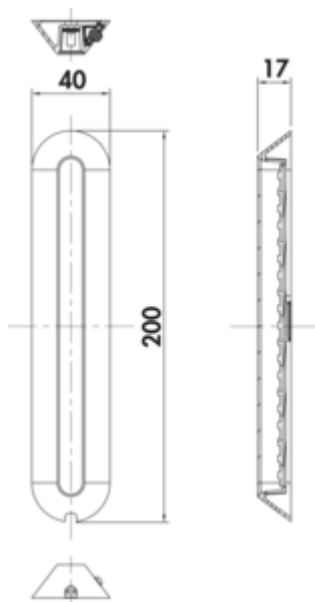

Lamp mounted from below. Diecast aluminium body, illumination without visible LED points.

Individual lamp without switch or with LED Touch switch and dimmer (w. LED Touch s. d.)

- 3.6 watts, 12 V, **4000 K** neutral white, **3000 K** warm white
- 110 lumen/watt
- dimmer function: brightness continuously dimmable
- 200 mm supply line, 2000 mm connection line with mini-plug-in system
- additional memory function: the last setting is stored for individual lamp with LED Touch switch and dimmer (7064321 o. 7064221)
- **not suitable for switchable sockets**

Set 2, 3, 5 with LED Touch switch and dimmer consisting of:

- 1, 2 or 4 individual lamps without switch (7064320 o. 7064220)
- 1 individual lamp with LED Touch switch and dimmer (7064321 o. 7064221)
- 1 LED converter 1 (7064208)
- may be extended to 5 lamps

This product contains a light source of energy efficiency class E.

Design by Kirstin Overbeck Industrial Design, Münster.

[more infos...](#)

Technical data

Article type	Luminaire	Dimmer	Yes
Height	17 mm	Housing colour	stainless-steel coloured
Width	200 mm	Colour temperature	3000 K warm white
Designer	Design by Kirstin Overbeck Industrial Design, Münster	Colour temperature adjustable	stepless
Energy efficiency class	E	Type of dimming	brightness continuously dimmable
Transformer / converter required	Yes, must be ordered separately	Plug-in system	with mini plug-in system
Mounting/Fixing	Base unit installation (wall unit/ shelf)	Illuminant type	LED
Material housing	Die-cast aluminium	Replaceable illuminant	No
Length of connection cable (secondary)	2.000 mm	Light yield	110 lumen/watt
Switch	No	Homogeneous light field without visible LED points	Yes
Shape	angular	Design	Under-cabinet/niche light
Length of the supply line (primary)	200 mm	Dimming function (composite)	Yes, brightness continuously dimmable
Illuminant included	Yes	Illuminant power	3.6 watts