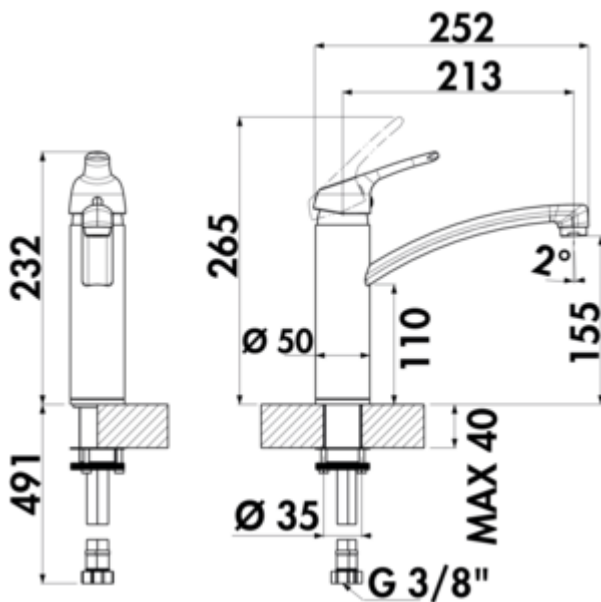

LINEA Fuoco 1

Product number: 5011320

Configuration: chrome, high pressure

Configuration options

- 5011320 | chrome, high pressure
- 5011321 | chrome, low pressure
- 5011322 | stainless steel finish, high pressure
- 5011323 | stainless steel finish, low pressure
- 5011326 | black matt, high pressure
- 5011327 | black matt, low pressure

- ✓ Sink faucet
- ✓ high pressure
- ✓ with swivelling outlet

Single lever mixer. With swivelling outlet, laminar aerator and ceramic cartridge.

— swivel range 360°

— drill Ø 35 mm

— corresponds to the German and European drinking water regulation/directive

BELGAQUA

[more infos...](#)

Technical data

Article type	Sink faucet	Swivel range outlet	360°
Brand	LINEA	Type of fitting	Single lever faucet
Number of handles	1	Operating pressure	high pressure
Total installation height	232 mm	Width	50 mm
Height	232 mm	Material	brass
Outreach	213 mm	Worktop thickness	40 mm
Outlet	with swivelling outlet	Number of tap holes	1
Discharge height	155 mm	Cartridge size	35 mm
Operating mode	Lever	Angle of inclination of aerator	2 °
Drilling diameter	35 mm	Connection type	G 3/8" F
Handle position	top	Connection size	DN 15
Cartridge with ceramic sealing discs	Yes	Connection hoses	600 mm